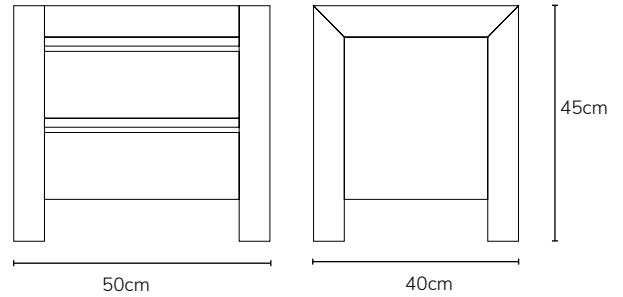

**ICON BY
DESIGN**

Anya - Bedroom Suite

Available in Side Table, Console, Entertainment Units and Beds

- Modern minimal design
- Telescopic drawer runners
- Routed finger pull drawer detail
- Solid Timber is used everywhere on this item, except the rear and side panels which are veneered to match the frame
- All the wearing and structural components of this item are made from Solid Timber. This makes the product far stronger, heavier and of a much higher quality
- No assembly required

IMAGE	DIMENSIONS	PRODUCT DESCRIPTION	CODE OAK
	W50 x D40 x H45cm	Anya 1 Drawer Bedside	OW1167
	W50 x D40 x H45cm	Anya 2 Drawer Bedside	OW1166