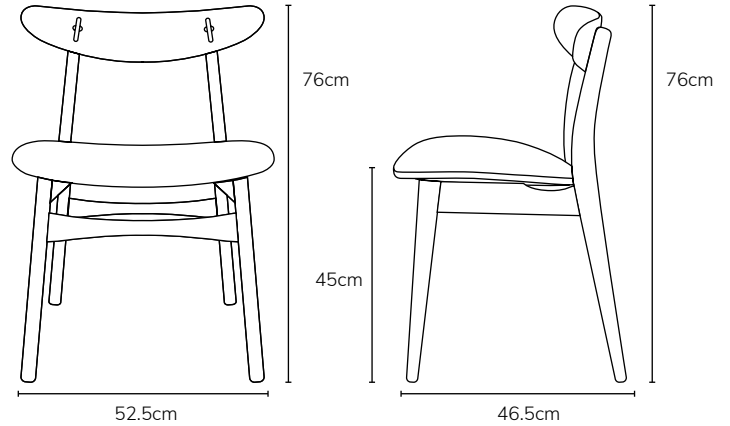

**ICON BY  
DESIGN**

## Astrid - Dining Chair

Available in solid timber, fabric, full grain leather and black PU

- Scandi inspired design
- Ergonomically curved padded seat
- Curved solid timber back rest
- Cross mortise and tenon join feature

- Solid Timber Construction
- Approx. seat height 45cm
- No assembly required

COLOUR	DIMENSIONS	PRODUCT DESCRIPTION	CODE OAK	CODE WALNUT
	W52.5 x D46.5 x H76	Astrid Dining Chair - Cross - Fabric - BLACK		OW1046
	W52.5 x D46.5 x H76	Astrid Dining Chair - Cross - Fabric - CREAM	OW1181	
	W52.5 x D46.5 x H76	Astrid Dining Chair - Cross - Fabric - DARK GREY	OW1038	OW1044
	W52.5 x D46.5 x H76	Astrid Dining Chair - Cross - Fabric - LIGHT GREY	OW1039	OW1045
	W52.5 x D46.5 x H76	Astrid Dining Chair - Cross - Fabric - MIDNIGHT BLUE	OW1118	OW1119
	W52.5 x D46.5 x H76	Astrid Dining Chair - Cross - Fabric - OFF WHITE	OW1041	OW1048
	W52.5 x D46.5 x H76	Astrid Dining Chair - Cross - Fabric - PALE BLUE	OW1239	
	W52.5 x D46.5 x H76	Astrid Dining Chair - Cross - Fabric - SAGE GREEN	OW1182	OW1043
	W52.5 x D46.5 x H76	Astrid Dining Chair - Cross - Fabric - TURQUOISE	OW1014	
	W52.5 x D46.5 x H76	Astrid Dining Chair - Cross - PU Leather - BLACK	OW1123	
	W52.5 x D46.5 x H76	Astrid Dining Chair - Cross - Leather - BLACK	OW1124	OW1316
	W52.5 x D46.5 x H76	Astrid Dining Chair - Cross - Leather - CREAM	OW1180	OW1317
	W52.5 x D46.5 x H76	Astrid Dining Chair - Cross - Solid Timber	OW1016	OW1094
	<b>W52.5 x D46.5 x H76</b>	<b>Astrid Dining Chair - Dots - Solid Timber</b>	<b>OW1095</b>	