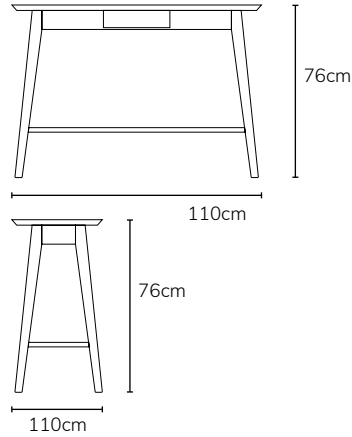

**ICON BY
DESIGN**

Jolanda - Console

Also available as a Desk, Bedroom Suite, Bed and Dining Table

- Timeless elegant design
- Angled top finish
- Single small drawer
- Tapered timber legs
- Removal bottom shelf

IMAGE	DIMENSIONS	PRODUCT DESCRIPTION	CODE OAK	CODE WALNUT
	W110 x D40x H76cm	Jolanda Console	OW1236	OW1257

All the wearing and structural components of this item are made from Solid Timber. This makes the product far stronger, heavier and of a much higher quality.