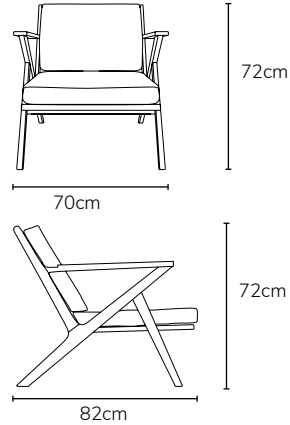

**ICON BY
DESIGN**

Plank - Armchair

Available in a range of colours

- Iconic Danish inspired design
- Graceful clean elegant timber lines
- Woven webbing strapping for chair cushions
- High density fabric cushions
- Solid American Oak
- No assembly required

COLOUR	DIMENSIONS	PRODUCT DESCRIPTION	CODE OAK	CODE CINNAMON
	W70x D82x H72cm	Plank Armchair - DARK GREY	OW1103	OW1064
	W70x D82x H72cm	Plank Armchair - LIGHT GREY	OW1068	OW1102
	W70x D82x H72cm	Plank Armchair - MIDNIGHT BLUE	OW1111	OW1110
	W70x D82x H72cm	Plank Armchair - SAGE GREEN	OW1323	
	W70x D82x H72cm	Plank Armchair - PALE BLUE	OW1281	