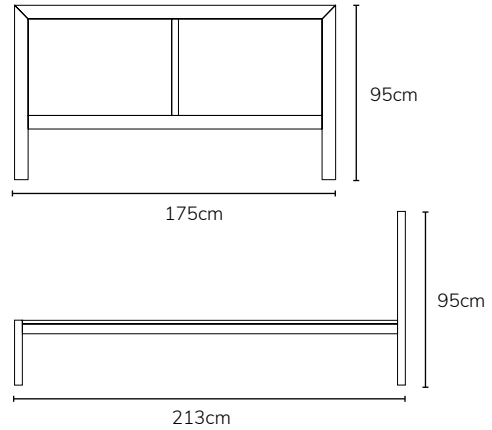

## Anya - Bed

Available in Side Table, Console, Bedsides and Entertainment Units

- Modern minimal design
- Panelled bed head feature
- Wide frame detail
- Solid Timber is used everywhere on this item, except the rear and side panels which are veneered to match the frame
- Solid Timber is more robust for wearing surfaces such as a table top, and the joints will withstand greater impacts or abuse
- Assembly required

IMAGE	DIMENSIONS	PRODUCT DESCRIPTION	CODE OAK
	W175 x D213 x H95cm	Anya Queen Bed	OW1164
	W205 x D213 x H95cm	Anya King Bed	OW1165