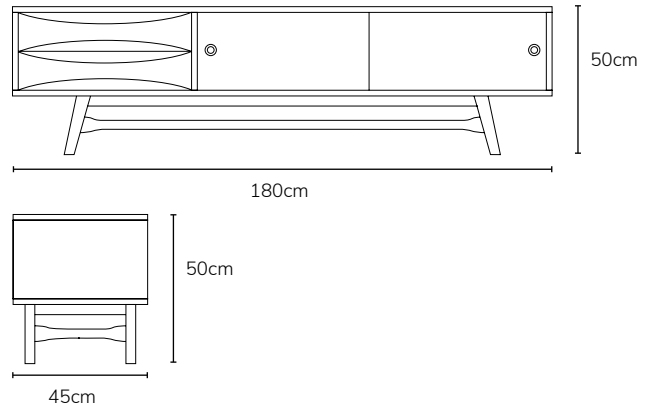

**ICON BY
DESIGN**

Arne Vodder - Entertainment Units

Available in: 180cm

- Classic Scandi design
- Arne Vodder organic drawer detail
- The doors are reversible: White and Grey on one side and matching American Oak on the other
- Elegant floating timber base
- All the wearing and structural components of this item are made from Solid Timber. This makes the product far stronger, heavier and of a much higher quality
- No assembly required

IMAGE	DIMENSIONS	PRODUCT DESCRIPTION	CODE OAK
	W180 x D45 x H50cm	Arne Vodder Entertainment Unit 130 x 45cm	OW1140