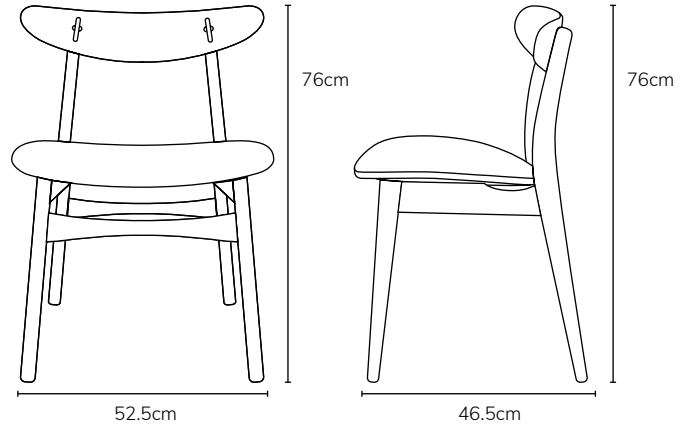

**ICON BY
DESIGN**

Astrid - Dining Chair

Available in solid timber, fabric, full grain leather and black PU

- Scandi inspired design
- Ergonomically curved padded seat
- Curved solid timber back rest
- Cross mortise and tenon join feature
- Solid Timber Construction
- Approx. seat height 45cm
- No assembly required

COLOUR	DIMENSIONS	PRODUCT DESCRIPTION	CODE OAK	CODE WALNUT
	W52.5 x D46.5 x H76	Astrid Dining Chair - Cross - Fabric - BLACK		OW1046
	W52.5 x D46.5 x H76	Astrid Dining Chair - Cross - Fabric - CREAM	OW1181	
	W52.5 x D46.5 x H76	Astrid Dining Chair - Cross - Fabric - DARK GREY	OW1038	OW1044
	W52.5 x D46.5 x H76	Astrid Dining Chair - Cross - Fabric - LIGHT GREY	OW1039	OW1045
	W52.5 x D46.5 x H76	Astrid Dining Chair - Cross - Fabric - MIDNIGHT BLUE	OW1118	OW1119
	W52.5 x D46.5 x H76	Astrid Dining Chair - Cross - Fabric - OFF WHITE	OW1041	OW1048
	W52.5 x D46.5 x H76	Astrid Dining Chair - Cross - Fabric - PALE BLUE	OW1239	
	W52.5 x D46.5 x H76	Astrid Dining Chair - Cross - Fabric - SAGE GREEN	OW1182	OW1043
	W52.5 x D46.5 x H76	Astrid Dining Chair - Cross - Fabric - TURQUOISE	OW1014	
	W52.5 x D46.5 x H76	Astrid Dining Chair - Cross - PU Leather - BLACK	OW1123	
	W52.5 x D46.5 x H76	Astrid Dining Chair - Cross - Leather - BLACK	OW1124	OW1316
	W52.5 x D46.5 x H76	Astrid Dining Chair - Cross - Leather - CREAM	OW1180	OW1317
	W52.5 x D46.5 x H76	Astrid Dining Chair - Cross - Solid Timber	OW1016	OW1094
	W52.5 x D46.5 x H76	Astrid Dining Chair - Dots - Solid Timber	OW1095	