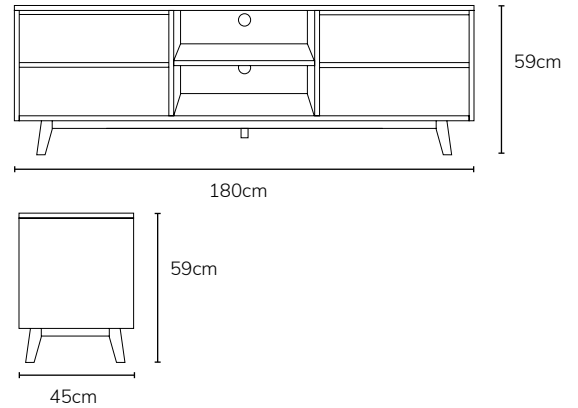

**ICON BY  
DESIGN**

## Bastian - Entertainment Units

Available in matching Tallboy, Chest and Bookshelf

- Contemporary minimal design
- Geometric shadow line drawer detail
- Telescopic drawer runners
- Angled tapered leg detail
- Available in matching Tallboy, Chest and Bookcase
- Solid Timber Construction
- Assembly required

IMAGE	DIMENSIONS	PRODUCT DESCRIPTION	CODE OAK	CODE WALNUT
	W130 x D45 x H59cm	Bastian Entertainment Unit 130 x 45cm	OW1237	
	W180 x D45 x H59cm	Bastian Entertainment Unit Oak 180 x 45cm	OW1238	OW1259
	W240 x D45 x H59cm	Bastian Entertainment Unit Oak 240 x 45cm	OW1349	OW1350