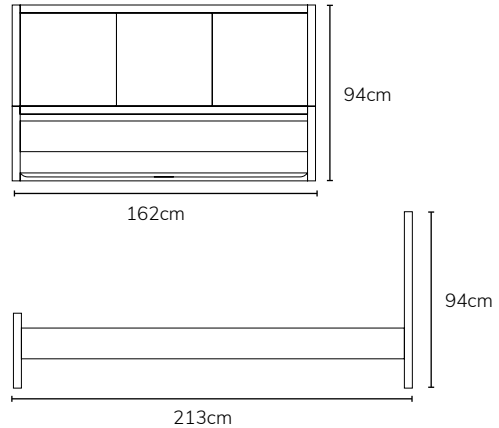

## Bruno - Beds

Available in: Single, Double, Queen and King

- Solid oak / walnut is used everywhere on the headboard except for the square panels which are a combination of solid pine and oak veneer
- The side and end panels are a combination of solid pine and oak veneer and the frame at the end of the bed is solid oak
- All the wearing and structural components of this item are made from Solid Timber. This makes the product far stronger, heavier and of a much higher quality
- Assembly required

IMAGE	DIMENSIONS	PRODUCT DESCRIPTION	CODE OAK	CODE WALNUT
	W101 x D198 x H94cm	Bruno Single Bed	OW1278	
	W115 x D213 x H94cm	Bruno King Single Bed	OW1373	
	W147 x D198 x H94cm	Bruno Double Bed	OW1279	
	W162 x D213x H94cm	Bruno Queen Bed	OW1168	OW1265
	W192 x D213 x H94cm	Bruno King Bed	OW1169	OW1266