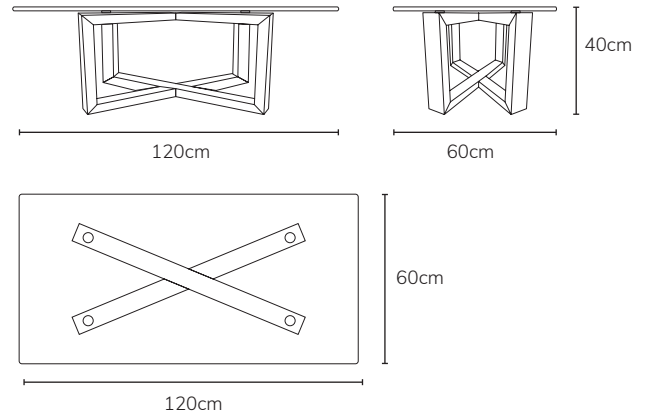

**ICON BY
DESIGN**

Felix - Coffee Table

Rectangle & Round Coffee Table in Glass and Solid American Oak

- Contemporary design
- Stunning geometric American Oak base
- Tempered Glass Top
- As with any glass table, extra hot and freezing cold items must not be placed directly onto the glass
- This table is a combination of tempered glass and solid wood. The glass is tempered, meaning it is strengthened (making it much stronger than regular glass) and will take a significantly greater impact for the glass to crack (compared to regular glass). Only under extreme impacts will the glass actually shatter
- Assembly required

IMAGE	DIMENSIONS	PRODUCT DESCRIPTION	CODE OAK
	W120 x D60 x H40cm	Felix Rectangle Coffee Table	OW1188
	D90 x H40cm	Felix Round Coffee Table	OW1214

All the wearing and structural components of this item are made from Solid Timber. This makes the product far stronger, heavier and of a much higher quality.