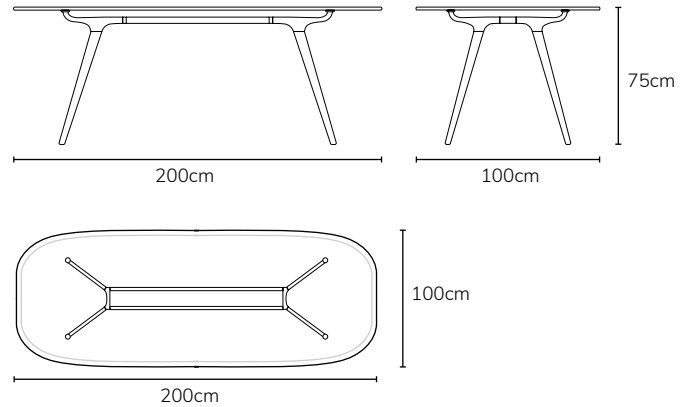

**ICON BY
DESIGN**

Frederik - Dining Table

Available in American Oak and American Walnut

- Stunning modern statement table
- Elegant timber leg feature
- Bevelled edge tempered glass top
- Solid American Oak or Solid American Walnut
- Solid Timber Construction
- Stronger, heavier and of a much higher quality than veneered wood or MDF
- Assembly required

IMAGE	DIMENSIONS	PRODUCT DESCRIPTION	CODE OAK	CODE WALNUT
	W200 x D100 x H72cm	Frederik Dining Table 200 x 100m	OW1213	OW1187

This table has a highly durable, clear lacquer, satin finish. It is designed to be hard wearing. However, all lacquer finishes may be susceptible to water damage if the water is left on the table for long periods, especially if the water is very hot. We recommend the use of coasters or table mats if spillage is an inevitable issue. If the table is wiped off after each use, it can be safely used without any coverings