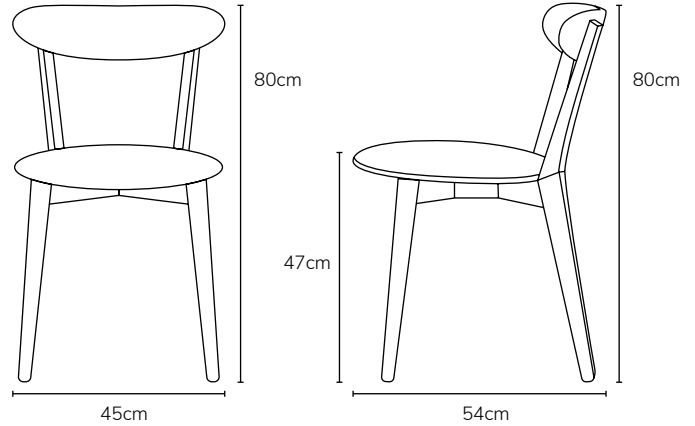

## Henrik - Dining Chair

Available in fabric, full grain leather

- Scandi inspired chair
- Minimalist low key style
- Padded seat
- Curved solid timber back rest
- Solid Timber Construction
- Approx. seat height 46cm
- No assembly required

COLOUR	DIMENSIONS	PRODUCT DESCRIPTION	CODE OAK	CODE WALNUT
	W45 x D54 x H80	Henrik Dining Chair - Fabric - BLACK	OW1054	OW1071
	W45 x D54 x H80	Henrik Dining Chair - Fabric - DARK GREY	OW1050	OW1069
	W45 x D54 x H80	Henrik Dining Chair - Fabric - LIGHT GREY	OW1051	OW1070
	W45 x D54 x H80	Henrik Dining Chair - Fabric - MIDNIGHT BLUE	OW1120	OW1121
	W45 x D54 x H80	Henrik Dining Chair - Fabric - OFF WHITE	OW1053	OW1073
	W45 x D54 x H80	Henrik Dining Chair - Fabric - PALE BLUE	OW1333	
	W45 x D54 x H80	Henrik Dining Chair - Fabric - SAGE GREEN	OW1193	OW1015
	W45 x D54 x H80	Henrik Dining Chair - Leather - BLACK	OW1285	OW1077
	W45 x D54 x H80	Henrik Dining Chair - Leather - CREAM	OW1284	OW1318