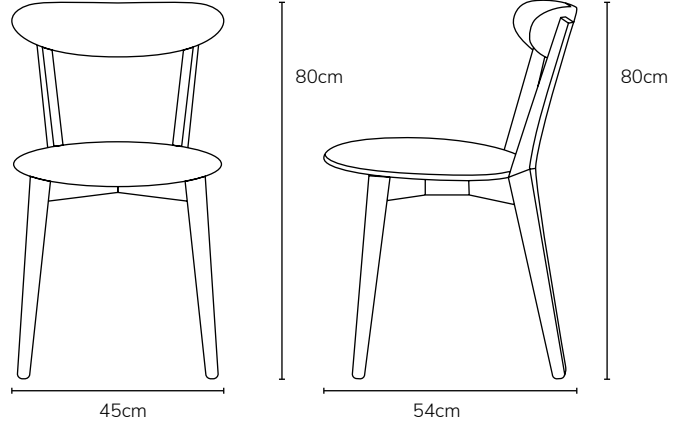

**ICON BY
DESIGN**

Henrik - Dining Chair

Available in fabric, full grain leather

- Scandi inspired chair
- Minimalist low key style
- Padded seat
- Curved solid timber back rest
- Solid Timber Construction
- Approx. seat height 46cm
- No assembly required

COLOUR	DIMENSIONS	PRODUCT DESCRIPTION	CODE OAK	CODE WALNUT
	W45 x D54 x H80	Henrik Dining Chair - Fabric - BLACK	OW1054	OW1071
	W45 x D54 x H80	Henrik Dining Chair - Fabric - DARK GREY	OW1050	OW1069
	W45 x D54 x H80	Henrik Dining Chair - Fabric - LIGHT GREY	OW1051	OW1070
	W45 x D54 x H80	Henrik Dining Chair - Fabric - MIDNIGHT BLUE	OW1120	OW1121
	W45 x D54 x H80	Henrik Dining Chair - Fabric - OFF WHITE	OW1053	OW1073
	W45 x D54 x H80	Henrik Dining Chair - Fabric - PALE BLUE	OW1333	
	W45 x D54 x H80	Henrik Dining Chair - Fabric - SAGE GREEN	OW1193	OW1015
	W45 x D54 x H80	Henrik Dining Chair - Leather - BLACK	OW1285	OW1077
	W45 x D54 x H80	Henrik Dining Chair - Leather - CREAM	OW1284	OW1318