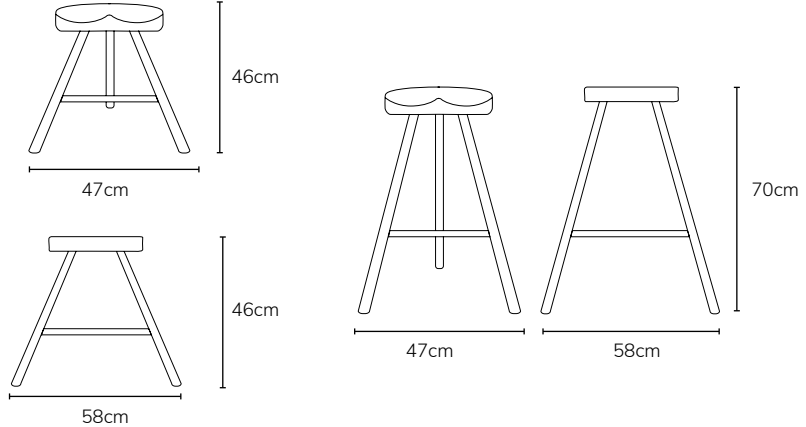

**ICON BY
DESIGN**

Jensen - Stools

Available in solid American Oak and solid American Walnut

- Scandi inspired design
- 3 leg stool
- Solid timber tractor seat
- Solid American Oak or Solid American Walnut
- Solid Timber Construction
- No assembly required

IMAGE	DIMENSIONS	PRODUCT DESCRIPTION	CODE OAK	CODE WALNUT
	W47 x D58 x H46cm	Jensen Stool - 46cm	OW1194	OW1320
	W47 x D58 x H70cm	Jensen Stool - 70cm	OW1215	OW1319

Absolutely no Veneered MDF has been used on this product. The wood is solid timber. This makes the product far stronger, heavier and of a much higher quality. Solid Timber is more robust and the joints will withstand greater impacts or abuse.