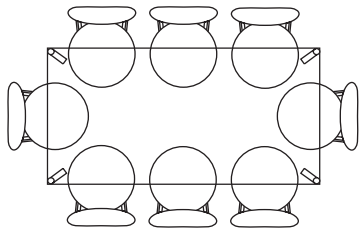

Jolanda 180 x 90
Comfortable x 8