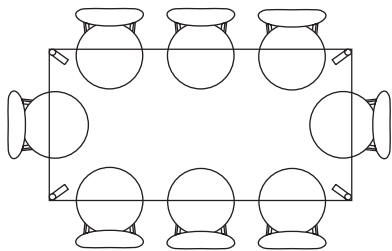

Jolanda 200 x 100
Comfortable x 8