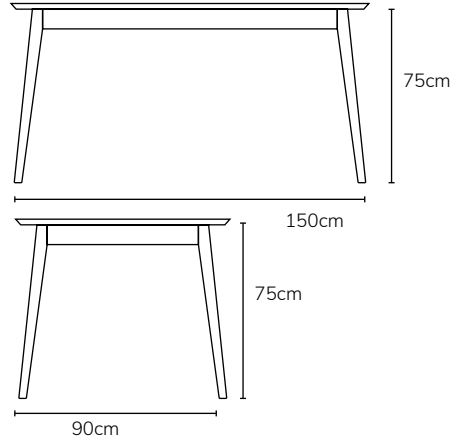

**ICON BY
DESIGN**

Jolanda - Dining Table

Available in a Console and Desk

- Part of the Jolanda range
- Angled top finish
- Tapered timber legs

- Available in Solid American Oak and Walnut, two timbers renowned for their strength and beauty
- Hand-crafted by artisans using traditional carpentry techniques for strength and durability
- Assembly required

IMAGE	DIMENSIONS	PRODUCT DESCRIPTION	CODE OAK	CODE WALNUT
	W150 x D90 x H75cm	Jolanda Dining Table 150 x 90cm	OW1357	OW1365
	W180 x D90 x H75cm	Jolanda Dining Table 180 x 90cm	OW1359	OW1367
	W200 x D100 x H75cm	Jolanda Dining Table 150 x 100cm	OW1362	OW1370
	W240x D100 x H75cm	Jolanda Dining Table 240 x 100cm	OW1363	OW1371

All the wearing and structural components of this item are made from Solid Timber. This makes the product far stronger, heavier and of a much higher quality.