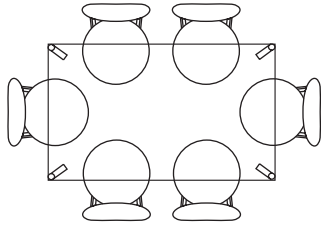

**ICON BY
DESIGN**

Jolanda - Chair Placement Configuration

HENRIK

Jolanda 150 x 90
Comfortable x 6