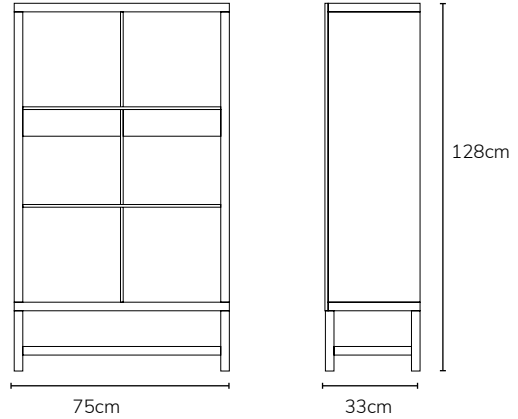

**ICON BY
DESIGN**

Jonas - Bookshelf

Available in: 2x2, 4x1, 2x3, 3x2, 3x3, 2x4, 2x5

- Modern minimal design
- The legs, frame, drawers and all structural elements are solid timber
- The shelves are veneered to match the frame with the exposed edge surfaces layered with a solid timber strip.
- Available in different co-ordinating shapes and
- Solid Timber Construction
- Stronger, heavier and of a much higher quality than veneered wood or MDF
- No assembly required

IMAGE	DIMENSIONS	PRODUCT DESCRIPTION	CODE OAK	CODE WALNUT
	W75 x D33 x H94cm	Jonas Bookshelf 2x2 W75 x D33 x H94cm	OW1202	OW1302
	W145 x D33 x H60cm	Jonas Bookshelf 4x1 W145 x D33 x H60cm	OW1198	OW1301
	W75 x D33 x H128cm	Jonas Bookshelf 2x3 W75 x D33 x H128cm	OW1286	OW1297
	W110 x D33 x H94cm	Jonas Bookshelf 3x2 W110 x D33 x H94cm	OW1288	OW1299
	W110 x D33 x H128 cm	Jonas Bookshelf 3x3 W110 x D33 x H128 cm	OW1197	OW1205
	W75 x D33 x H162cm	Jonas Bookshelf 2x4 W75 x D33 x H162m	OW1201	OW1207
	W75 x D33 x H196cm	Jonas Bookshelf 2x5 W75 x D33 x H196cm	OW1200	OW1206

**ICON BY
DESIGN**

Jonas - Bookshelf with Drawers

Available in: 2x3, 3x2, 3x3, 2x4, 2x5

- Modern minimal design
- The legs, frame, drawers and all structural elements are solid timber
- The shelves are veneered to match the frame with the exposed edge surfaces layered with a solid timber strip.
- Available in different coordinating shapes and sizes
- Solid Timber Construction
- Stronger, heavier and of a much higher quality than veneered wood or MDF
- No assembly required

IMAGE	DIMENSIONS	PRODUCT DESCRIPTION	CODE OAK	CODE WALNUT
	W75 x D33 x H128cm	Jonas Bookshelf with Drawers 2x3 W75 x D33 x H128cm	OW1287	OW1298
	W110 x D33 x H94cm	Jonas Bookshelf with Drawers 3x2 W110 x D33 x H94cm	OW1289	OW1300
	W110 x D33 x H128cm	Jonas Bookshelf with Drawers 3x3 W110 x D33 x H128cm	OW1204	OW1303
	W75 x D33 x H162cm	Jonas Bookshelf with Drawers 2x4 W75 x D33 x H162cm	OW1203	
	W75 x D33 x H196 cm	Jonas Bookshelf with Drawers 2x5 W75 x D33 x H196cm	OW1326	