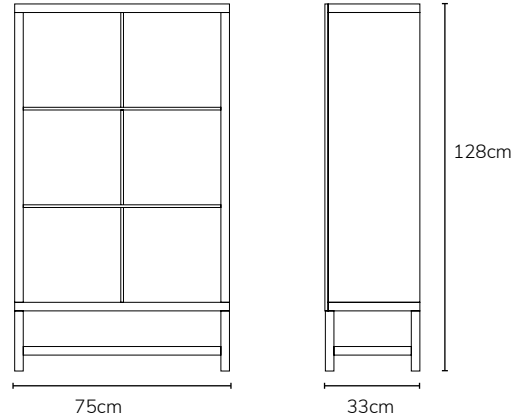

**ICON BY
DESIGN**

Jonas - Bookshelf

Available in: 2x2, 4x1, 2x3, 3x2, 3x3, 2x4, 2x5

- Modern minimal design
- The legs, frame, drawers and all structural elements are solid timber
- The shelves are veneered to match the frame with the exposed edge surfaces layered with a solid timber strip.
- Available in different co-ordinating shapes and
- Solid Timber Construction
- Stronger, heavier and of a much higher quality than veneered wood or MDF
- No assembly required

IMAGE	DIMENSIONS	PRODUCT DESCRIPTION	CODE OAK	CODE WALNUT
	W75 x D33 x H94cm	Jonas Bookshelf 2x2 W75 x D33 x H94cm	OW1202	OW1302
	W145 x D33 x H60cm	Jonas Bookshelf 4x1 W145 x D33 x H60cm	OW1198	OW1301
	W75 x D33 x H128cm	Jonas Bookshelf 2x3 W75 x D33 x H128cm	OW1286	OW1297
	W110 x D33 x H94cm	Jonas Bookshelf 3x2 W110 x D33 x H94cm	OW1288	OW1299
	W110 x D33 x H128 cm	Jonas Bookshelf 3x3 W110 x D33 x H128 cm	OW1197	OW1205
	W75 x D33 x H162cm	Jonas Bookshelf 2x4 W75 x D33 x H162m	OW1201	OW1207
	W75 x D33 x H196cm	Jonas Bookshelf 2x5 W75 x D33 x H196cm	OW1200	OW1206

**ICON BY
DESIGN**

Jonas - Bookshelf with Drawers

Available in: 2x3, 3x2, 3x3, 2x4, 2x5

- Modern minimal design
- The legs, frame, drawers and all structural elements are solid timber
- The shelves are veneered to match the frame with the exposed edge surfaces layered with a solid timber strip.
- Available in different coordinating shapes and sizes
- Solid Timber Construction
- Stronger, heavier and of a much higher quality than veneered wood or MDF
- No assembly required

IMAGE	DIMENSIONS	PRODUCT DESCRIPTION	CODE OAK	CODE WALNUT
	W75 x D33 x H128cm	Jonas Bookshelf with Drawers 2x3 W75 x D33 x H128cm	OW1287	OW1298
	W110 x D33 x H94cm	Jonas Bookshelf with Drawers 3x2 W110 x D33 x H94cm	OW1289	OW1300
	W110 x D33 x H128cm	Jonas Bookshelf with Drawers 3x3 W110 x D33 x H128cm	OW1204	OW1303
	W75 x D33 x H162cm	Jonas Bookshelf with Drawers 2x4 W75 x D33 x H162cm	OW1203	
	W75 x D33 x H196 cm	Jonas Bookshelf with Drawers 2x5 W75 x D33 x H196cm	OW1326	