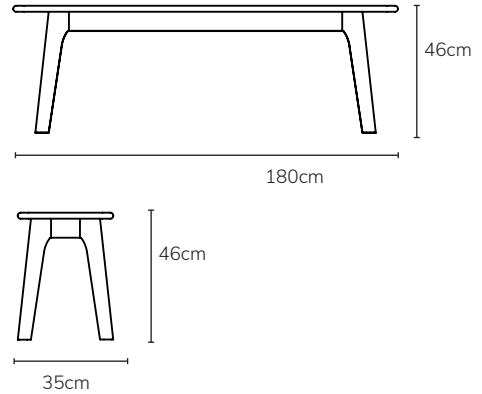

**ICON BY
DESIGN**

Magnus - Bench

Available in: 110, 140 and 160cm

- Scandinavian inspired design
- Soft rounded edges
- Solid American Oak
- Absolutely no Veneered MDF has been used on this product. All the wood is solid timber
- One of high-grade furniture's most coveted materials
- Great for structural strength and wearing surfaces
- A choice material for high-end furniture, favoured for its exquisite natural wood patterns
- Assembly required

IMAGE	DIMENSIONS	PRODUCT DESCRIPTION	CODE OAK
	W110 x D35x H46cm	Magnus Bench 110x 35cm	OS1084
	W140 x D35x H46cm	Magnus Bench 140 x 35cm	OS1052
	W160 x D35 x H46cm	Magnus Bench 160 x 35cm	OS1053

All the wearing and structural components of this item are made from Solid Timber. This makes the product far stronger, heavier and of a much higher quality.