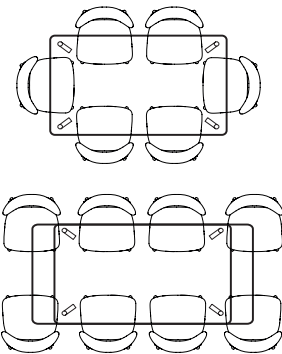

| IMAGE | DIMENSIONS                 | PRODUCT DESCRIPTION                        | CODE OAK | CODE WALNUT |
|-------|----------------------------|--|----------|-------------|
|       | W160 to 200 x D90 x H74cm  | Magnus Extension Dining Table 160 to 200cm | OW1382   | OW1383      |
|       | W180 to 230 x D100 x H74cm | Magnus Extension Dining Table 180 to 230cm | OW1384   | OW1385      |
|       | W230 to 280 x D100 x H74cm | Magnus Extension Dining Table 230 to 280cm | OW1386   |             |

## Magnus Extension - Chair Placement Configuration

### HENRIK

Magnus Extension 160 - 200 x 90  
CLOSED - Comfortable x 6  
EXTENDED - Cosy x 10

Magnus Extension 180 - 230 x 100  
CLOSED - Cosy x 8  
EXTENDED - Cosy x 12

Magnus Extension 230 - 280 x 100  
CLOSED - Comfortable x 10  
EXTENDED - Cosy x 14

### ASTRID, NESTOR, STEFAN

Magnus Extension 160 - 200 x 90  
CLOSED - Cosy x 6  
EXTENDED - Comfortable x 8

Magnus Extension 180 - 230 x 100  
CLOSED - Comfortable x 6  
EXTENDED - Cosy x 10

Magnus Extension 230 - 280 x 100  
CLOSED - Comfortable x 8  
EXTENDED - Cosy x 12