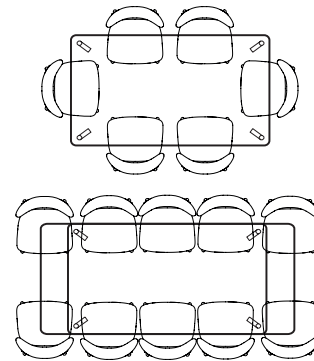

| IMAGE | DIMENSIONS                 | PRODUCT DESCRIPTION                        | CODE OAK | CODE WALNUT |
|-------|----------------------------|--|----------|-------------|
|       | W160 to 200 x D90 x H74cm  | Magnus Extension Dining Table 160 to 200cm | OW1382   | OW1383      |
|       | W180 to 230 x D100 x H74cm | Magnus Extension Dining Table 180 to 230cm | OW1384   | OW1385      |
|       | W230 to 280 x D100 x H74cm | Magnus Extension Dining Table 230 to 280cm | OW1386   |             |

## Magnus Extension - Chair Placement Configuration

### HENRIK

Magnus Extension 160 - 200 x 90  
CLOSED - Comfortable x 6  
EXTENDED - Cosy x 10

Magnus Extension 180 - 230 x 100  
CLOSED - Cosy x 8  
EXTENDED - Cosy x 12

Magnus Extension 230 - 280 x 100  
CLOSED - Comfortable x 10  
EXTENDED - Cosy x 14

### ASTRID, NESTOR, STEFAN

Magnus Extension 160 - 200 x 90  
CLOSED - Cosy x 6  
EXTENDED - Comfortable x 8

Magnus Extension 180 - 230 x 100  
CLOSED - Comfortable x 6  
EXTENDED - Cosy x 10

Magnus Extension 230 - 280 x 100  
CLOSED - Comfortable x 8  
EXTENDED - Cosy x 12