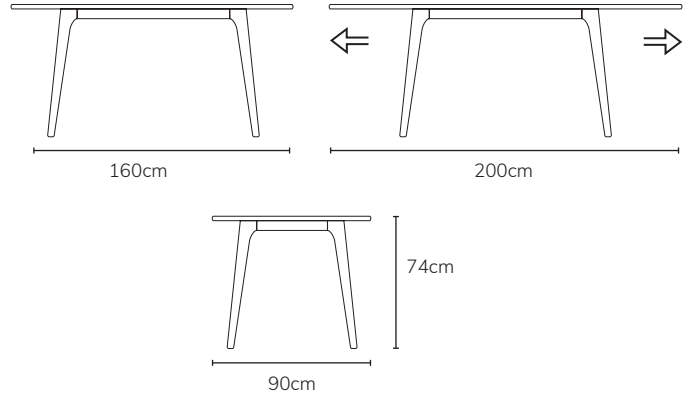

**ICON BY
DESIGN**

Magnus - Dining Table - Extension Table

Available in other shapes: Rectangle, Round, Oval and Square

- Scandinavian inspired design
- Table has a sense of balance and harmony with no over design elements
- Soft rounded edges
- Solid American Oak or Solid American Walnut
- One of high-grade furniture's most coveted materials
- Great for structural strength and wearing surfaces
- A choice material for high-end furniture, favoured for its exquisite natural wood patterns
- Assembly required

IMAGE	DIMENSIONS	PRODUCT DESCRIPTION	CODE OAK	CODE WALNUT
	W160 to 200 x D90 x H74cm	Magnus Extension Dining Table 160 to 200cm	OW1382	OW1383
	W180 to 230 x D100 x H74cm	Magnus Extension Dining Table 180 to 230cm	OW1384	OW1385
	W230 to 280 x D100 x H74cm	Magnus Extension Dining Table 230 to 280cm	OW1386