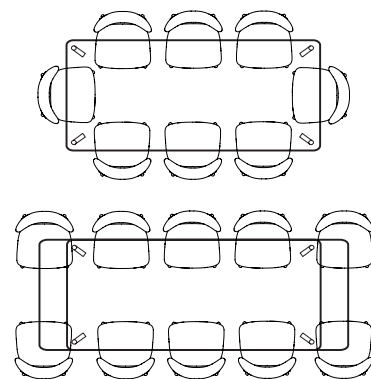

| IMAGE | DIMENSIONS                 | PRODUCT DESCRIPTION                        | CODE OAK | CODE WALNUT |
|-------|----------------------------|--|----------|-------------|
|       | W160 to 200 x D90 x H74cm  | Magnus Extension Dining Table 160 to 200cm | OW1382   | OW1383      |
|       | W180 to 230 x D100 x H74cm | Magnus Extension Dining Table 180 to 230cm | OW1384   | OW1385      |
|       | W230 to 280 x D100 x H74cm | Magnus Extension Dining Table 230 to 280cm | OW1386   |             |

## Magnus Extension - Chair Placement Configuration

### HENRIK

Magnus Extension 160 - 200 x 90  
CLOSED - Comfortable x 6  
EXTENDED - Cosy x 10

Magnus Extension 180 - 230 x 100  
CLOSED - Cosy x 8  
EXTENDED - Cosy x 12

Magnus Extension 230 - 280 x 100  
CLOSED - Comfortable x 10  
EXTENDED - Cosy x 14

### ASTRID, NESTOR, STEFAN

Magnus Extension 160 - 200 x 90  
CLOSED - Cosy x 6  
EXTENDED - Comfortable x 8

Magnus Extension 180 - 230 x 100  
CLOSED - Comfortable x 6  
EXTENDED - Cosy x 10

Magnus Extension 230 - 280 x 100  
CLOSED - Comfortable x 8  
EXTENDED - Cosy x 12