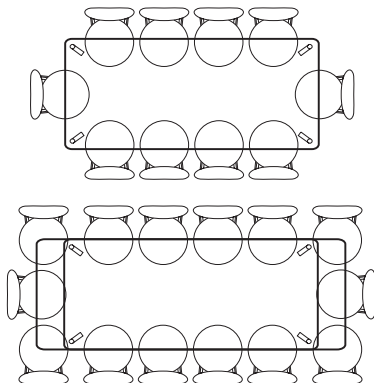

| IMAGE | DIMENSIONS                 | PRODUCT DESCRIPTION                        | CODE OAK | CODE WALNUT |
|-------|----------------------------|--|----------|-------------|
|       | W160 to 200 x D90 x H74cm  | Magnus Extension Dining Table 160 to 200cm | OW1382   | OW1383      |
|       | W180 to 230 x D100 x H74cm | Magnus Extension Dining Table 180 to 230cm | OW1384   | OW1385      |
|       | W230 to 280 x D100 x H74cm | Magnus Extension Dining Table 230 to 280cm | OW1386   |             |

## Magnus Extension - Chair Placement Configuration

### HENRIK

Magnus Extension 160 - 200 x 90  
CLOSED - Comfortable x 6  
EXTENDED - Cosy x 10

Magnus Extension 180 - 230 x 100  
CLOSED - Cosy x 8  
EXTENDED - Cosy x 12

Magnus Extension 230 - 280 x 100  
CLOSED - Comfortable x 10  
EXTENDED - Cosy x 14

### ASTRID, NESTOR, STEFAN

Magnus Extension 160 - 200 x 90  
CLOSED - Cosy x 6  
EXTENDED - Comfortable x 8

Magnus Extension 180 - 230 x 100  
CLOSED - Comfortable x 6  
EXTENDED - Cosy x 10

Magnus Extension 230 - 280 x 100  
CLOSED - Comfortable x 8  
EXTENDED - Cosy x 12