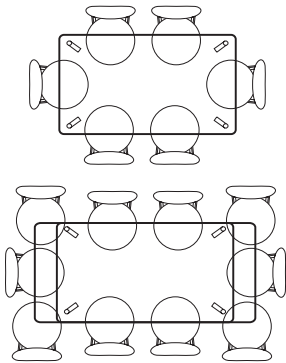

**ICON BY
DESIGN**

Magnus Extension - Chair Placement Configuration

HENRIK

Magnus Extension 160 - 200 x 90
CLOSED - Comfortable x 6
EXTENDED - Cosy x 10