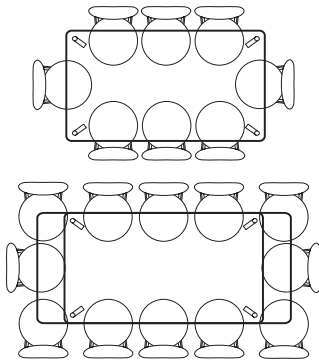

Magnus Extension 180 - 230 x 100
CLOSED - Cosy x 8
EXTENDED - Cosy x 12