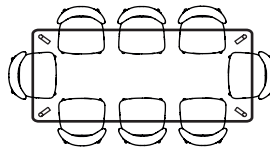

IMAGE	DIMENSIONS	PRODUCT DESCRIPTION	CODE OAK	CODE WALNUT
	W150 x D90 x H74cm	Magnus Rectangle Dining Table 150 x 90cm	OW1309	
	W160 x D90 x H74cm	Magnus Rectangle Dining Table 160 x 90cm	OW1036	OW1341
	W180 x D90 x H74cm	Magnus Rectangle Dining Table 180 x 90cm	OW1007	OW1018 W180xD100H74
	W200 x D90 x H74cm	Magnus Rectangle Dining Table 200 x 90cm	OW1000	
	W200 x D100 x H74cm	Magnus Rectangle Dining Table 200 x 100cm	OW1019	OW1353
	W240 x D100 x H74cm	Magnus Rectangle Dining Table 240 x 100cm	OW1001	OW1002
	W280 x D100 x H74cm	Magnus Rectangle Dining Table 280 x 100cm	OW1003	OW1354
	W280 x D120 x H74cm	Magnus Rectangle Dining Table 280 x 120cm	OW1228	

**ICON BY
DESIGN**

Magnus - Chair Placement Configuration

HENRIK

Magnus 150 x 90
Comfortable x 4

Magnus 160 x 90
Comfortable x 6

Magnus 180 x 90
Cosy x 8

Magnus 200 x 90
Comfortable x 8

Magnus 200 x 100
Comfortable x 8

Magnus 240 x 100
Cosy x 10

Magnus 280 x 100
Cosy x 12

Magnus 280 x 110
Cosy x 12

ASTRID, NESTOR, STEFAN

Magnus 150 x 90
Comfortable x 4

Magnus 160 x 90
Cosy x 6

Magnus 180 x 90
Comfortable x 6
Cosy x 8

Magnus 200 x 90
Cosy x 8

Magnus 200 x 100
Cosy x 8

Magnus 240 x 100
Comfortable x 8

Magnus 280 x 100
Comfortable x 10

Magnus 280 x 110
Comfortable x 10