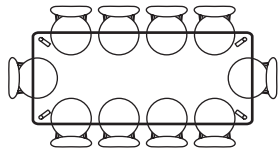

IMAGE	DIMENSIONS	PRODUCT DESCRIPTION	CODE OAK	CODE WALNUT
	W150 x D90 x H74cm	Magnus Rectangle Dining Table 150 x 90cm	OW1309	
	W160 x D90 x H74cm	Magnus Rectangle Dining Table 160 x 90cm	OW1036	OW1341
	W180 x D90 x H74cm	Magnus Rectangle Dining Table 180 x 90cm	OW1007	OW1018 W180xD100H74
	W200 x D90 x H74cm	Magnus Rectangle Dining Table 200 x 90cm	OW1000	
	W200 x D100 x H74cm	Magnus Rectangle Dining Table 200 x 100cm	OW1019	OW1353
	W240 x D100 x H74cm	Magnus Rectangle Dining Table 240 x 100cm	OW1001	OW1002
	W280 x D100 x H74cm	Magnus Rectangle Dining Table 280 x 100cm	OW1003	OW1354
	W280 x D120 x H74cm	Magnus Rectangle Dining Table 280 x 120cm	OW1228	

**ICON BY
DESIGN**

Magnus - Chair Placement Configuration

HENRIK

Magnus 150 x 90
Comfortable x 4

Magnus 160 x 90
Comfortable x 6

Magnus 180 x 90
Cosy x 8

Magnus 200 x 90
Comfortable x 8

Magnus 200 x 100
Comfortable x 8

Magnus 240 x 100
Cosy x 10

Magnus 280 x 100
Cosy x 12

Magnus 280 x 110
Cosy x 12

ASTRID, NESTOR, STEFAN

Magnus 150 x 90
Comfortable x 4

Magnus 160 x 90
Cosy x 6

Magnus 180 x 90
Comfortable x 6
Cosy x 8

Magnus 200 x 90
Cosy x 8