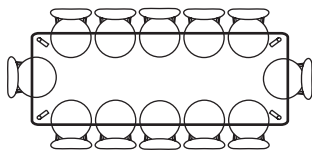

IMAGE	DIMENSIONS	PRODUCT DESCRIPTION	CODE OAK	CODE WALNUT
	W150 x D90 x H74cm	Magnus Rectangle Dining Table 150 x 90cm	OW1309	
	W160 x D90 x H74cm	Magnus Rectangle Dining Table 160 x 90cm	OW1036	OW1341
	W180 x D90 x H74cm	Magnus Rectangle Dining Table 180 x 90cm	OW1007	OW1018 W180xD100H74
	W200 x D90 x H74cm	Magnus Rectangle Dining Table 200 x 90cm	OW1000	
	W200 x D100 x H74cm	Magnus Rectangle Dining Table 200 x 100cm	OW1019	OW1353
	W240 x D100 x H74cm	Magnus Rectangle Dining Table 240 x 100cm	OW1001	OW1002
	W280 x D100 x H74cm	Magnus Rectangle Dining Table 280 x 100cm	OW1003	OW1354
	W280 x D120 x H74cm	Magnus Rectangle Dining Table 280 x 120cm	OW1228	

**ICON BY
DESIGN**

Magnus - Chair Placement Configuration

HENRIK

Magnus 150 x 90
Comfortable x 4

Magnus 160 x 90
Comfortable x 6

Magnus 180 x 90
Cosy x 8

Magnus 200 x 90
Comfortable x 8

Magnus 200 x 100
Comfortable x 8

Magnus 240 x 100
Cosy x 10

Magnus 280 x 100
Cosy x 12

Magnus 280 x 110
Cosy x 12

ASTRID, NESTOR, STEFAN

Magnus 150 x 90
Comfortable x 4

Magnus 160 x 90
Cosy x 6

Magnus 180 x 90
Comfortable x 6
Cosy x 8

Magnus 200 x 90
Cosy x 8