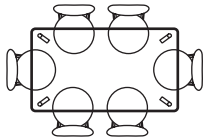

IMAGE	DIMENSIONS	PRODUCT DESCRIPTION	CODE OAK	CODE WALNUT
	W150 x D90 x H74cm	Magnus Rectangle Dining Table 150 x 90cm	OW1309	
	W160 x D90 x H74cm	Magnus Rectangle Dining Table 160 x 90cm	OW1036	OW1341
	W180 x D90 x H74cm	Magnus Rectangle Dining Table 180 x 90cm	OW1007	OW1018 W180xD100H74
	W200 x D90 x H74cm	Magnus Rectangle Dining Table 200 x 90cm	OW1000	
	W200 x D100 x H74cm	Magnus Rectangle Dining Table 200 x 100cm	OW1019	OW1353
	W240 x D100 x H74cm	Magnus Rectangle Dining Table 240 x 100cm	OW1001	OW1002
	W280 x D100 x H74cm	Magnus Rectangle Dining Table 280 x 100cm	OW1003	OW1354
	W280 x D120 x H74cm	Magnus Rectangle Dining Table 280 x 120cm	OW1228	

**ICON BY
DESIGN**

Magnus - Chair Placement Configuration

HENRIK

Magnus 150 x 90
Comfortable x 4

Magnus 160 x 90
Comfortable x 6

Magnus 180 x 90
Cosy x 8

Magnus 200 x 90
Comfortable x 8

Magnus 200 x 100
Comfortable x 8