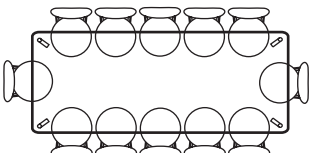

IMAGE	DIMENSIONS	PRODUCT DESCRIPTION	CODE OAK	CODE WALNUT
	W150 x D90 x H74cm	Magnus Rectangle Dining Table 150 x 90cm	OW1309	
	W160 x D90 x H74cm	Magnus Rectangle Dining Table 160 x 90cm	OW1036	OW1341
	W180 x D90 x H74cm	Magnus Rectangle Dining Table 180 x 90cm	OW1007	OW1018 W180xD100H74
	W200 x D90 x H74cm	Magnus Rectangle Dining Table 200 x 90cm	OW1000	
	W200 x D100 x H74cm	Magnus Rectangle Dining Table 200 x 100cm	OW1019	OW1353
	W240 x D100 x H74cm	Magnus Rectangle Dining Table 240 x 100cm	OW1001	OW1002
	W280 x D100 x H74cm	Magnus Rectangle Dining Table 280 x 100cm	OW1003	OW1354
	W280 x D120 x H74cm	Magnus Rectangle Dining Table 280 x 120cm	OW1228	

**ICON BY
DESIGN**

Magnus - Chair Placement Configuration

HENRIK

Magnus 150 x 90
Comfortable x 4

Magnus 160 x 90
Comfortable x 6

Magnus 180 x 90
Cosy x 8

Magnus 200 x 90
Comfortable x 8

Magnus 200 x 100
Comfortable x 8

Magnus 240 x 100
Cosy x 10

Magnus 280 x 100
Cosy x 12

Magnus 280 x 110
Cosy x 12

ASTRID, NESTOR, STEFAN

Magnus 150 x 90
Comfortable x 4

Magnus 160 x 90
Cosy x 6

Magnus 180 x 90
Comfortable x 6
Cosy x 8

Magnus 200 x 90
Cosy x 8