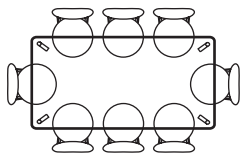

IMAGE	DIMENSIONS	PRODUCT DESCRIPTION	CODE OAK	CODE WALNUT
	W150 x D90 x H74cm	Magnus Rectangle Dining Table 150 x 90cm	OW1309	
	W160 x D90 x H74cm	Magnus Rectangle Dining Table 160 x 90cm	OW1036	OW1341
	W180 x D90 x H74cm	Magnus Rectangle Dining Table 180 x 90cm	OW1007	OW1018 W180xD100H74
	W200 x D90 x H74cm	Magnus Rectangle Dining Table 200 x 90cm	OW1000	
	W200 x D100 x H74cm	Magnus Rectangle Dining Table 200 x 100cm	OW1019	OW1353
	W240 x D100 x H74cm	Magnus Rectangle Dining Table 240 x 100cm	OW1001	OW1002
	W280 x D100 x H74cm	Magnus Rectangle Dining Table 280 x 100cm	OW1003	OW1354
	W280 x D120 x H74cm	Magnus Rectangle Dining Table 280 x 120cm	OW1228	

**ICON BY
DESIGN**

Magnus - Chair Placement Configuration

HENRIK

Magnus 150 x 90
Comfortable x 4

Magnus 160 x 90
Comfortable x 6

Magnus 180 x 90
Cosy x 8

Magnus 200 x 90
Comfortable x 8

Magnus 200 x 100
Comfortable x 8

Magnus 240 x 100
Cosy x 10

Magnus 280 x 100
Cosy x 12

Magnus 280 x 110
Cosy x 12

ASTRID, NESTOR, STEFAN

Magnus 150 x 90
Comfortable x 4

Magnus 160 x 90
Cosy x 6

Magnus 180 x 90
Comfortable x 6
Cosy x 8

Magnus 200 x 90
Cosy x 8