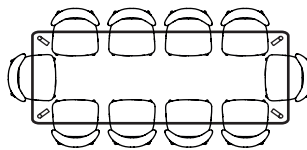

IMAGE	DIMENSIONS	PRODUCT DESCRIPTION	CODE OAK	CODE WALNUT
	W150 x D90 x H74cm	Magnus Rectangle Dining Table 150 x 90cm	OW1309	
	W160 x D90 x H74cm	Magnus Rectangle Dining Table 160 x 90cm	OW1036	OW1341
	W180 x D90 x H74cm	Magnus Rectangle Dining Table 180 x 90cm	OW1007	OW1018 W180xD100H74
	W200 x D90 x H74cm	Magnus Rectangle Dining Table 200 x 90cm	OW1000	
	W200 x D100 x H74cm	Magnus Rectangle Dining Table 200 x 100cm	OW1019	OW1353
	W240 x D100 x H74cm	Magnus Rectangle Dining Table 240 x 100cm	OW1001	OW1002
	W280 x D100 x H74cm	Magnus Rectangle Dining Table 280 x 100cm	OW1003	OW1354
	W280 x D120 x H74cm	Magnus Rectangle Dining Table 280 x 120cm	OW1228	

**ICON BY
DESIGN**

Magnus - Chair Placement Configuration

HENRIK

Magnus 150 x 90
Comfortable x 4

Magnus 160 x 90
Comfortable x 6

Magnus 180 x 90
Cosy x 8

Magnus 200 x 90
Comfortable x 8

Magnus 200 x 100
Comfortable x 8

Magnus 240 x 100
Cosy x 10

Magnus 280 x 100
Cosy x 12

Magnus 280 x 110
Cosy x 12

ASTRID, NESTOR, STEFAN

Magnus 150 x 90
Comfortable x 4

Magnus 160 x 90
Cosy x 6

Magnus 180 x 90
Comfortable x 6
Cosy x 8

Magnus 200 x 90
Cosy x 8

Magnus 200 x 100
Cosy x 8

Magnus 240 x 100
Comfortable x 8

Magnus 280 x 100
Comfortable x 10

Magnus 280 x 110
Comfortable x 10