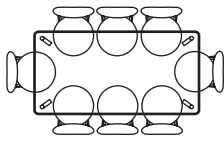

IMAGE	DIMENSIONS	PRODUCT DESCRIPTION	CODE OAK	CODE WALNUT
	W150 x D90 x H74cm	Magnus Rectangle Dining Table 150 x 90cm	OW1309	
	W160 x D90 x H74cm	Magnus Rectangle Dining Table 160 x 90cm	OW1036	OW1341
	W180 x D90 x H74cm	Magnus Rectangle Dining Table 180 x 90cm	OW1007	OW1018 W180xD100H74
	W200 x D90 x H74cm	Magnus Rectangle Dining Table 200 x 90cm	OW1000	
	W200 x D100 x H74cm	Magnus Rectangle Dining Table 200 x 100cm	OW1019	OW1353
	W240 x D100 x H74cm	Magnus Rectangle Dining Table 240 x 100cm	OW1001	OW1002
	W280 x D100 x H74cm	Magnus Rectangle Dining Table 280 x 100cm	OW1003	OW1354
	W280 x D120 x H74cm	Magnus Rectangle Dining Table 280 x 120cm	OW1228	

**ICON BY
DESIGN**

Magnus - Chair Placement Configuration

HENRIK

Magnus 150 x 90
Comfortable x 4

Magnus 160 x 90
Comfortable x 6

Magnus 180 x 90
Cosy x 8

Magnus 200 x 90
Comfortable x 8

Magnus 200 x 100
Comfortable x 8

Magnus 240 x 100
Cosy x 10

Magnus 280 x 100
Cosy x 12

Magnus 280 x 110
Cosy x 12

ASTRID, NESTOR, STEFAN

Magnus 150 x 90
Comfortable x 4

Magnus 160 x 90
Cosy x 6

Magnus 180 x 90
Comfortable x 6
Cosy x 8

Magnus 200 x 90
Cosy x 8