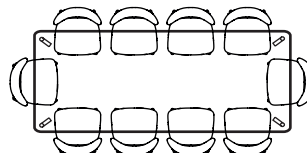

IMAGE	DIMENSIONS	PRODUCT DESCRIPTION	CODE OAK	CODE WALNUT
	W150 x D90 x H74cm	Magnus Rectangle Dining Table 150 x 90cm	OW1309	
	W160 x D90 x H74cm	Magnus Rectangle Dining Table 160 x 90cm	OW1036	OW1341
	W180 x D90 x H74cm	Magnus Rectangle Dining Table 180 x 90cm	OW1007	OW1018 W180xD100H74
	W200 x D90 x H74cm	Magnus Rectangle Dining Table 200 x 90cm	OW1000	
	W200 x D100 x H74cm	Magnus Rectangle Dining Table 200 x 100cm	OW1019	OW1353
	W240 x D100 x H74cm	Magnus Rectangle Dining Table 240 x 100cm	OW1001	OW1002
	W280 x D100 x H74cm	Magnus Rectangle Dining Table 280 x 100cm	OW1003	OW1354
	W280 x D120 x H74cm	Magnus Rectangle Dining Table 280 x 120cm	OW1228	

**ICON BY
DESIGN**

Magnus - Chair Placement Configuration

HENRIK

Magnus 150 x 90
Comfortable x 4

Magnus 160 x 90
Comfortable x 6

Magnus 180 x 90
Cosy x 8

Magnus 200 x 90
Comfortable x 8

Magnus 200 x 100
Comfortable x 8

Magnus 240 x 100
Cosy x 10

Magnus 280 x 100
Cosy x 12

Magnus 280 x 110
Cosy x 12

ASTRID, NESTOR, STEFAN

Magnus 150 x 90
Comfortable x 4

Magnus 160 x 90
Cosy x 6

Magnus 180 x 90
Comfortable x 6
Cosy x 8

Magnus 200 x 90
Cosy x 8

Magnus 200 x 100
Cosy x 8

Magnus 240 x 100
Comfortable x 8

Magnus 280 x 100
Comfortable x 10

Magnus 280 x 110
Comfortable x 10