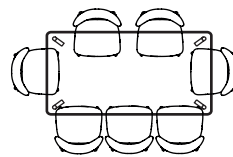

IMAGE	DIMENSIONS	PRODUCT DESCRIPTION	CODE OAK	CODE WALNUT
	W150 x D90 x H74cm	Magnus Rectangle Dining Table 150 x 90cm	OW1309	
	W160 x D90 x H74cm	Magnus Rectangle Dining Table 160 x 90cm	OW1036	OW1341
	W180 x D90 x H74cm	Magnus Rectangle Dining Table 180 x 90cm	OW1007	OW1018 W180xD100H74
	W200 x D90 x H74cm	Magnus Rectangle Dining Table 200 x 90cm	OW1000	
	W200 x D100 x H74cm	Magnus Rectangle Dining Table 200 x 100cm	OW1019	OW1353
	W240 x D100 x H74cm	Magnus Rectangle Dining Table 240 x 100cm	OW1001	OW1002
	W280 x D100 x H74cm	Magnus Rectangle Dining Table 280 x 100cm	OW1003	OW1354
	W280 x D120 x H74cm	Magnus Rectangle Dining Table 280 x 120cm	OW1228	

**ICON BY
DESIGN**

Magnus - Chair Placement Configuration

HENRIK

Magnus 150 x 90
Comfortable x 4

Magnus 160 x 90
Comfortable x 6

Magnus 180 x 90
Cosy x 8

Magnus 200 x 90
Comfortable x 8

Magnus 200 x 100
Comfortable x 8

Magnus 240 x 100
Cosy x 10

Magnus 280 x 100
Cosy x 12

Magnus 280 x 110
Cosy x 12

ASTRID, NESTOR, STEFAN

Magnus 150 x 90
Comfortable x 4

Magnus 160 x 90
Cosy x 6

Magnus 180 x 90
Comfortable x 6
Cosy x 8

Magnus 200 x 90
Cosy x 8

Magnus 200 x 100
Cosy x 8

Magnus 240 x 100
Comfortable x 8

Magnus 280 x 100
Comfortable x 10

Magnus 280 x 110
Comfortable x 10