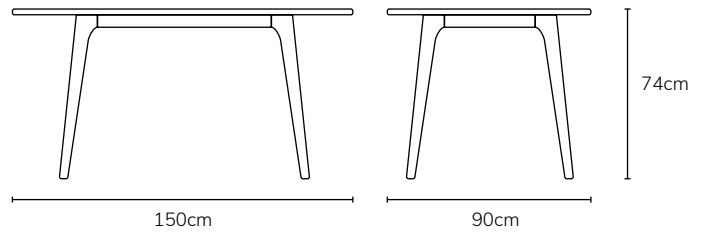

**ICON BY
DESIGN**

Magnus - Dining Table - Rectangle

Available in other shapes: Round, Oval and Square

- Scandinavian inspired design
- Table has a sense of balance and harmony with no over design elements
- Soft rounded edges
- Solid American Oak or Solid American Walnut

- One of high-grade furniture's most coveted materials
- Great for structural strength and wearing surfaces
- A choice material for high-end furniture, favoured for its exquisite natural wood patterns
- Assembly required

IMAGE	DIMENSIONS	PRODUCT DESCRIPTION	CODE OAK	CODE WALNUT
	W150 x D90 x H74cm	Magnus Rectangle Dining Table 150 x 90cm	OW1309	
	W160 x D90 x H74cm	Magnus Rectangle Dining Table 160 x 90cm	OW1036	OW1341
	W180 x D90 x H74cm	Magnus Rectangle Dining Table 180 x 90cm	OW1007	OW1018 W180xD100H74
	W200 x D90 x H74cm	Magnus Rectangle Dining Table 200 x 90cm	OW1000	
	W200 x D100 x H74cm	Magnus Rectangle Dining Table 200 x 100cm	OW1019	OW1353
	W240 x D100 x H74cm	Magnus Rectangle Dining Table 240 x 100cm	OW1001	OW1002
	W280 x D100 x H74cm	Magnus Rectangle Dining Table 280 x 100cm	OW1003	OW1354
	W280 x D120 x H74cm	Magnus Rectangle Dining Table 280 x 120cm	OW1228