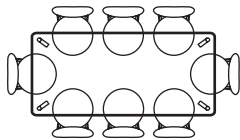

IMAGE	DIMENSIONS	PRODUCT DESCRIPTION	CODE OAK	CODE WALNUT
	W150 x D90 x H74cm	Magnus Rectangle Dining Table 150 x 90cm	OW1309	
	W160 x D90 x H74cm	Magnus Rectangle Dining Table 160 x 90cm	OW1036	OW1341
	W180 x D90 x H74cm	Magnus Rectangle Dining Table 180 x 90cm	OW1007	OW1018 W180xD100H74
	W200 x D90 x H74cm	Magnus Rectangle Dining Table 200 x 90cm	OW1000	
	W200 x D100 x H74cm	Magnus Rectangle Dining Table 200 x 100cm	OW1019	OW1353
	W240 x D100 x H74cm	Magnus Rectangle Dining Table 240 x 100cm	OW1001	OW1002
	W280 x D100 x H74cm	Magnus Rectangle Dining Table 280 x 100cm	OW1003	OW1354
	W280 x D120 x H74cm	Magnus Rectangle Dining Table 280 x 120cm	OW1228	

**ICON BY
DESIGN**

Magnus - Chair Placement Configuration

HENRIK

Magnus 150 x 90
Comfortable x 4

Magnus 160 x 90
Comfortable x 6

Magnus 180 x 90
Cosy x 8

Magnus 200 x 90
Comfortable x 8

Magnus 200 x 100
Comfortable x 8

Magnus 240 x 100
Cosy x 10

Magnus 280 x 100
Cosy x 12

Magnus 280 x 110
Cosy x 12

ASTRID, NESTOR, STEFAN

Magnus 150 x 90
Comfortable x 4

Magnus 160 x 90
Cosy x 6

Magnus 180 x 90
Comfortable x 6
Cosy x 8

Magnus 200 x 90
Cosy x 8