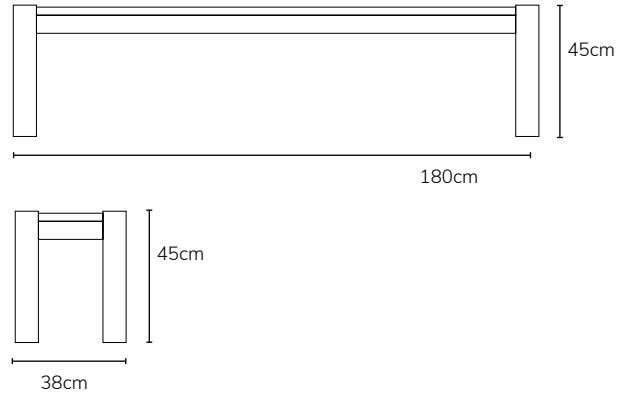

## Maya - Bench

Available in: 160, 180 and 220cm

- Modern minimal design
- Top surface leg corner geometric detail
- Solid timber legs
- Absolutely no Veneered MDF has been used on this product. All the wood is solid timber
- This makes the product far stronger, heavier and of a much higher quality.
- Solid Timber is relatively easy to repair should it get chipped or damaged unlike a veneered surface
- Assembly required

IMAGE	DIMENSIONS	PRODUCT DESCRIPTION	CODE OAK	CODE WALNUT
	W160 x D38x H45cm	Maya Bench 160 x 38cm	OW1154	
	W180 x D38 x H45cm	Maya Bench 180 x 38cm	OW1155	
	W220 x D38 x H45cm	Maya Bench 220 x 38cm	OW1156	