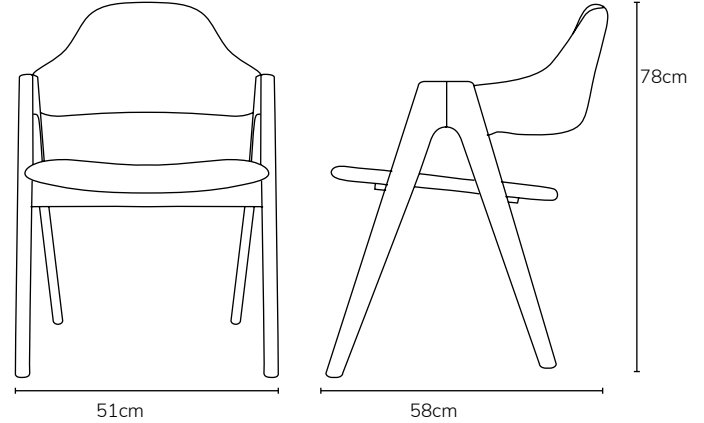

**ICON BY  
DESIGN**

## Nestor - Dining Chair

Available in fabric and full grain leather

- Mid Century inspired design
- Curved padded back rest
- Padded seat
- Architectural feature timber armrests
- Solid Timber Construction
- Approx. seat 43cm
- No assembly required

COLOUR	DIMENSIONS	PRODUCT DESCRIPTION	CODE OAK	CODE WALNUT
	W51 x D58 x H78	Nestor Dining Chair - Fabric - BLACK	OW1146	OW1379
	W51 x D58 x H78	Nestor Dining Chair - Fabric - CREAM	OW1242	
	W51 x D58 x H78	Nestor Dining Chair - Fabric - DARK GREY	OW1144	OW1374
	W51 x D58 x H78	Nestor Dining Chair - Fabric - LIGHT GREY	OW1145	OW1375
	W51 x D58 x H78	Nestor Dining Chair - Fabric - MIDNIGHT BLUE	OW1240	OW1376
	W51 x D58 x H78	Nestor Dining Chair - Fabric - OFF WHITE	OW1401	OW1378
	W51 x D58 x H78	Nestor Dining Chair - Fabric - PALE BLUE	OW1332	
	W51 x D58 x H78	Nestor Dining Chair - Fabric - SAGE GREEN	OW1241	OW1377
	W51 x D58 x H78	Nestor Dining Chair - Leather - BLACK	OW1335	OW1380
	W51 x D58 x H78	Nestor Dining Chair - Leather - CREAM	OW1334	OW1381