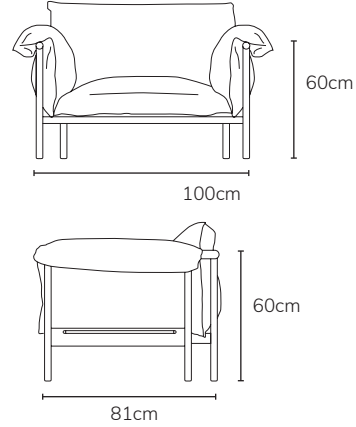

**ICON BY
DESIGN**

Olivia - Armchair

Available in, 3 seat, 2 seat and Armchair

FRAME
DIMENSIONS

- Solid America Oak frame
- Timless and relaxed casual look
- Plush and soft cushions
- Removable covers
- Prirelli webbing
- 3 Fabric selections
- No Assembly required
- Covers need to be put on

COLOUR	FRAME DIMENSIONS	PRODUCT DESCRIPTION	FABRIC	CODE OAK
	W100 x D81 x H60cm	Olivia Armchair - MIST BLUE	Linen Blend 85% Polyester 15% Linen	DG1040
	W100 x D81 x H60cm	Olivia Armchair - OCEAN BLUE	Linen Blend 85% Polyester 15% Linen	DG1041
	W100 x D81 x H60cm	Olivia Armchair - STONE BEIGE	Linen Blend 85% Polyester 15% Linen	DG1042
	W100 x D81 x H60cm	Olivia Armchair - URBAN GREY	Linen Blend 85% Polyester 15% Linen	DG1043
	W100 x D81 x H60cm	Olivia Armchair - SOFT GREY	Dual Weave 100% Polyester	DG1044
	W100 x D81 x H60cm	Olivia Armchair - GRANITE GREY	Dual Weave 100% Polyester	DG1045
	W100 x D81 x H60cm	Olivia Armchair - SAND BEIGE	Natural Velvet 75% Cotton 25% Linen	DG1046

Additional fabric covers sold separately