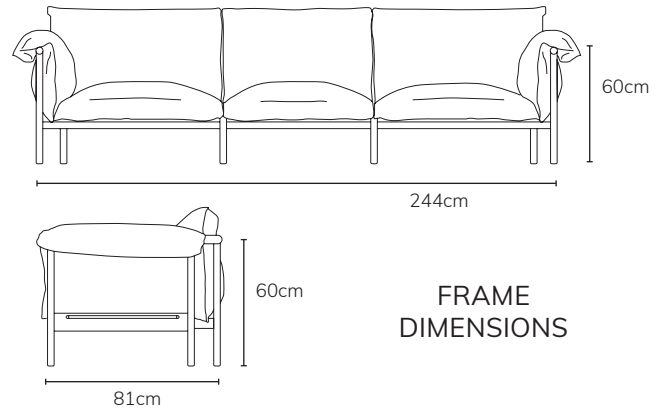

**ICON BY
DESIGN**

Olivia - 3 Seat Sofa

Available in, 3 seat, 2 seat and Armchair

- Solid America Oak frame
- Timless and relaxed casual look
- Plush and soft cushions
- Removable covers
- Prirelli webbing
- 3 Fabric selections
- No Assembly required
- Covers need to be put on

COLOUR	FRAME DIMENSIONS	PRODUCT DESCRIPTION	FABRIC	CODE OAK
	W244 x D81 x H60cm	Olivia 3 Seat Sofa - MIST BLUE	Linen Blend 85% Polyester 15% Linen	DG1060
	W244 x D81 x H60cm	Olivia 3 Seat Sofa - OCEAN BLUE	Linen Blend 85% Polyester 15% Linen	DG1061
	W244 x D81 x H60cm	Olivia 3 Seat Sofa - STONE BEIGE	Linen Blend 85% Polyester 15% Linen	DG1062
	W244 x D81 x H60cm	Olivia 3 Seat Sofa - URBAN GREY	Linen Blend 85% Polyester 15% Linen	DG1063
	W244 x D81 x H60cm	Olivia 3 Seat Sofa - SOFT GREY	Dual Weave 100% Polyester	DG1064
	W244 x D81 x H60cm	Olivia 3 Seat Sofa - GRANITE GREY	Dual Weave 100% Polyester	DG1065
	W244 x D81 x H60cm	Olivia 3 Seat Sofa - SAND BEIGE	Natural Velvet 75% Cotton 25% Linen	DG1066

Additional fabric covers sold separately