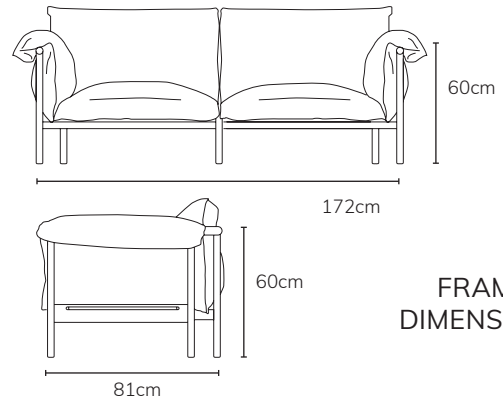

COLOUR	FRAME DIMENSIONS	PRODUCT DESCRIPTION	FABRIC	CODE OAK
	W244 x D81 x H60cm	Olivia 3 Seat Sofa - MIST BLUE	Linen Blend 85% Polyester 15% Linen	DG1060
	W244 x D81 x H60cm	Olivia 3 Seat Sofa - OCEAN BLUE	Linen Blend 85% Polyester 15% Linen	DG1061
	W244 x D81 x H60cm	Olivia 3 Seat Sofa - STONE BEIGE	Linen Blend 85% Polyester 15% Linen	DG1062
	W244 x D81 x H60cm	Olivia 3 Seat Sofa - URBAN GREY	Linen Blend 85% Polyester 15% Linen	DG1063
	W244 x D81 x H60cm	Olivia 3 Seat Sofa - SOFT GREY	Dual Weave 100% Polyester	DG1064
	W244 x D81 x H60cm	Olivia 3 Seat Sofa - GRANITE GREY	Dual Weave 100% Polyester	DG1065
	W244 x D81 x H60cm	Olivia 3 Seat Sofa - SAND BEIGE	Natural Velvet 75% Cotton 25% Linen	DG1066

Additional fabric covers sold separately

**ICON BY
DESIGN**

Olivia - 2 Seat Sofa

Available in, 3 seat, 2 seat and Armchair

**FRAME
DIMENSIONS**

- Solid America Oak frame
- Timless and relaxed casual look
- Plush and soft cushions
- Removable covers
- Prirelli webbing
- 3 Fabric selections
- No Assembly required
- Covers need to be put on

COLOUR	FRAME DIMENSIONS	PRODUCT DESCRIPTION	FABRIC	CODE OAK
	W172 x D81 x H60cm	Olivia 2 Seat Sofa - MIST BLUE	Linen Blend 85% Polyester 15% Linen	DG1050
	W172 x D81 x H60cm	Olivia 2 Seat Sofa - OCEAN BLUE	Linen Blend 85% Polyester 15% Linen	DG1051
	W172x D81 x H60cm	Olivia 2 Seat Sofa - STONE BEIGE	Linen Blend 85% Polyester 15% Linen	DG1052
	W172x D81 x H60cm	Olivia 2 Seat Sofa - URBAN GREY	Linen Blend 85% Polyester 15% Linen	DG1053
	W172 x D81 x H60cm	Olivia 2 Seat Sofa - SOFT GREY	Dual Weave 100% Polyester	DG1054
	W172x D81 x H60cm	Olivia 2 Seat Sofa - GRANITE GREY	Dual Weave 100% Polyester	DG1055
	W172 x D81 x H60cm	Olivia 2 Seat Sofa - SAND BEIGE	Natural Velvet 75% Cotton 25% Linen	DG1056