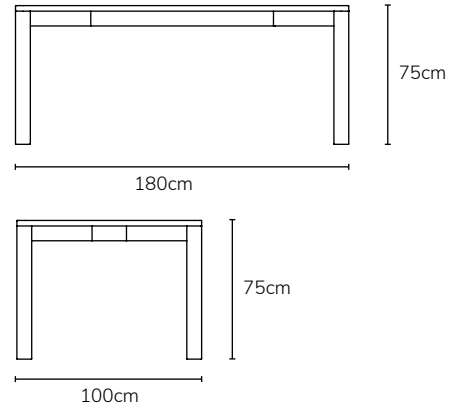

**ICON BY
DESIGN**

Otto - Rectangle Dining Table

Available America Oak

- Contemporary Design
- Fine lines and clean angles
- Stunning curved joinery feature
- Solid Timber Construction
- Stronger, heavier and of a much higher quality than veneered wood or MDF
- Assembly required

IMAGE	DIMENSIONS	PRODUCT DESCRIPTION	CODE OAK	CODE WALNUT
	W180 x D100 x H75cm	Otto Rectangle Dining Table 180 x 100cm	OS1004	
	W200 x D110 x H75cm	Otto Rectangle Dining Table 200 x 110cm	OS1006	
	W240 x D110 x H75cm	Otto Rectangle Dining Table 240 x 110cm	OS1008	
	W280 x D110 x H75cm	Otto Rectangle Dining Table 280 x 110cm	OS1010	