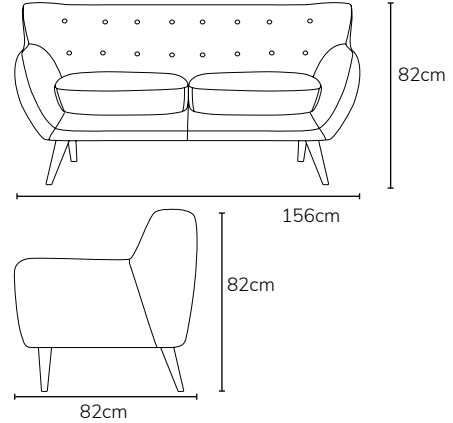

**ICON BY
DESIGN**

Sixties - 2 Seat Sofa

Available in, 3 seat, 2 seat and Armchair

- Mid Century button detail
- Timber frame
- Zig Zag upholstery springs
- High density foam cushions with removable covers
- Frame Material, Solid Wood and Plywood
- Leg Material, Rubberwood Solid Timber
- Fabric, 100% Polyester
- Assembly required

COLOUR	DIMENSIONS	PRODUCT DESCRIPTION	CODE OAK
	W156 x D82 x H82cm	Sixties 2 Seat Sofa - AQUA	DMG1017
	W156 x D82 x H82cm	Sixties 2 Seat Sofa - CHARCOAL	DMG1028
	W156 x D82 x H82cm	Sixties 2 Seat Sofa - DARK GREY	DMG1015
	W156 x D82 x H82cm	Sixties 2 Seat Sofa - LIGHT GREY	DMG1031
	W156 x D82 x H82cm	Sixties 2 Seat Sofa - MUD GREY	DMG1025
	W156 x D82 x H82cm	Sixties 2 Seat Sofa - PEPERMINT BLUE	DMG1019
	W156 x D82 x H82cm	Sixties 2 Seat Sofa - PETROL BLUE	DMG1016
	W156 x D82 x H82cm	Sixties 2 Seat Sofa - SEAGRASS GREEN	DMG1022