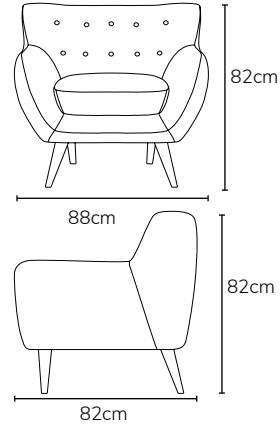

**ICON BY
DESIGN**

Sixties - Armchair

Available in, 3 seat, 2 seat and Armchair

- Mid Century button detail
- Timber frame
- Zig Zag upholstery springs
- High density foam cushions with removable covers
- Frame Material, Solid Wood and Plywood
- Leg Material, Rubberwood Solid Timber
- Fabric, 100% Polyester
- Assembly required

COLOUR	DIMENSIONS	PRODUCT DESCRIPTION	CODE OAK
	W88 x D82 x H82cm	Sixties Armchair - AQUA	DMG1002
	W88 x D82 x H82cm	Sixties Armchair - CHARCOAL	DMG1027
	W88 x D82 x H82cm	Sixties Armchair - DARK GREY	DMG1001
	W88 x D82 x H82cm	Sixties Armchair - LIGHT GREY	DMG1030
	W88 x D82 x H82cm	Sixties Armchair - MUD GREY	DMG1024
	W88 x D82 x H82cm	Sixties Armchair - PEPERMINT BLUE	DMG1018
	W88 x D82 x H82cm	Sixties Armchair - PETROL BLUE	DMG1004
	W88 x D82 x H82cm	Sixties Armchair - SEAGRASS GREEN	DMG1021