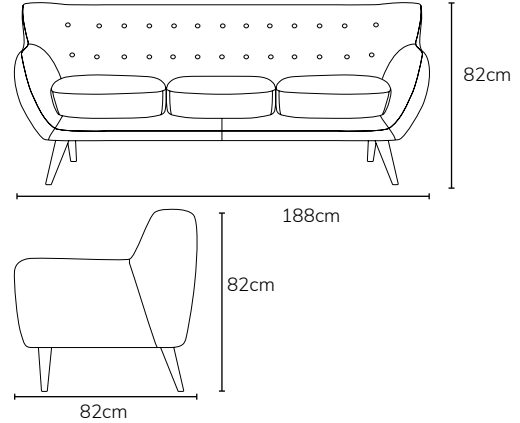

**ICON BY
DESIGN**

Sixties - 3 Seat Sofa

Available in, 3 seat, 2 seat and Armchair

- Mid Century button detail
- Timber frame
- Zig Zag upholstery springs
- High density foam cushions with removable covers
- Frame Material, Solid Wood and Plywood
- Leg Material, Rubberwood Solid Timber
- Fabric, 100% Polyester
- Assembly required

COLOUR	DIMENSIONS	PRODUCT DESCRIPTION	CODE OAK
	W188 x D82 x H82cm	Sixties 3 Seat Sofa - AQUA	DMG1007
	W188 x D82 x H82cm	Sixties 3 Seat Sofa - CHARCOAL	DMG1029
	W188 x D82 x H82cm	Sixties 3 Seat Sofa - DARK GREY	DMG1006
	W188 x D82 x H82cm	Sixties 3 Seat Sofa - LIGHT GREY	DMG1032
	W188 x D82 x H82cm	Sixties 3 Seat Sofa - MUD GREY	DMG1026
	W188 x D82 x H82cm	Sixties 3 Seat Sofa - PEPERMINT BLUE	DMG1020
	W188 x D82 x H82cm	Sixties 3 Seat Sofa - PETROL BLUE	DMG1009
	W188 x D82 x H82cm	Sixties 3 Seat Sofa - SEAGRASS GREEN	DMG1023

**ICON BY
DESIGN**

Sixties - 2 Seat Sofa

Available in, 3 seat, 2 seat and Armchair

- Mid Century button detail
- Timber frame
- Zig Zag upholstery springs
- High density foam cushions with removable covers
- Frame Material, Solid Wood and Plywood
- Leg Material, Rubberwood Solid Timber
- Fabric, 100% Polyester
- Assembly required

COLOUR	DIMENSIONS	PRODUCT DESCRIPTION	CODE OAK
	W88 x D82 x H82cm	Sixties Armchair - AQUA	DMG1002
	W88 x D82 x H82cm	Sixties Armchair - CHARCOAL	DMG1027
	W88 x D82 x H82cm	Sixties Armchair - DARK GREY	DMG1001
	W88 x D82 x H82cm	Sixties Armchair - LIGHT GREY	DMG1030
	W88 x D82 x H82cm	Sixties Armchair - MUD GREY	DMG1024
	W88 x D82 x H82cm	Sixties Armchair - PEPERMINT BLUE	DMG1018
	W88 x D82 x H82cm	Sixties Armchair - PETROL BLUE	DMG1004
	W88 x D82 x H82cm	Sixties Armchair - SEAGRASS GREEN	DMG1021