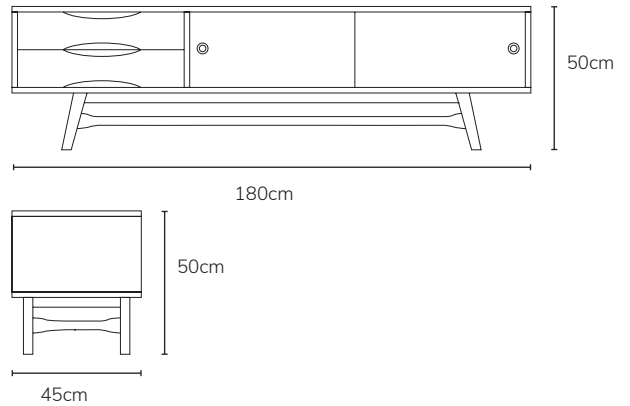

**ICON BY
DESIGN**

Svend - Entertainment Units

Available in Sideboard

- Scandi inspired design
- Organic drawer detail
- The doors are reversible: White and Grey on one side and matching American White Oak on the other
- Elegant floating timber base
- Solid Timber is used everywhere on this item, except the doors and rear panel which are veneered to match the frame.

| IMAGE | DIMENSIONS | PRODUCT DESCRIPTION | CODE OAK | CODE WALNUT |
|-------|--------------------|--|----------|-------------|
| | W180 x D45 x H50cm | Svend Entertainment Unit Oak 180 x 45cm | OW1020 | OW1231 |
| | W240 x D45 x H50cm | Svend Entertainment Unit Oak 240 x 45cm | OW1232 | OW1344 |