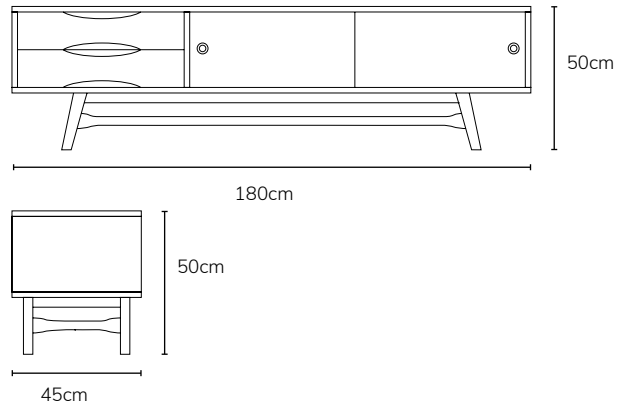

**ICON BY
DESIGN**

Svend - Entertainment Units

Available in Sideboard

- Scandi inspired design
- Organic drawer detail
- The doors are reversible: White and Grey on one side and matching American White Oak on the other
- Elegant floating timber base
- The doors are reversible: White and Grey on one side and matching timber on the other
- Solid Timber is used everywhere on this item, except the doors and rear panel which are veneered to match the frame.
- Assembly required - for Walnut 180

IMAGE	DIMENSIONS	PRODUCT DESCRIPTION	CODE OAK	CODE WALNUT
	W180 x D45 x H50cm	Svend Entertainment Unit Oak 180 x 45cm	OW1020	
	W240 x D45 x H50cm	Svend Entertainment Unit Oak 240 x 45cm	OW1232	OW1344
	W180 x D45 x H50cm	Svend Entertainment Unit Walnut 180 x 45cm		OW1231