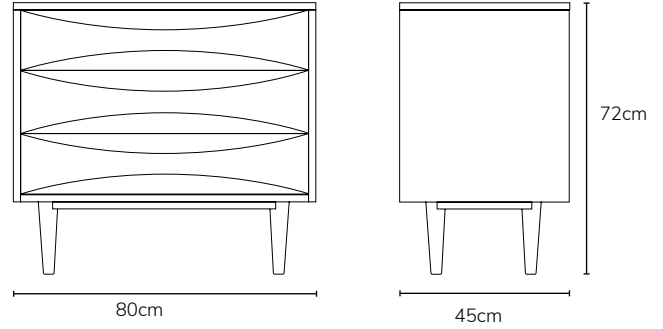

**ICON BY
DESIGN**

Arne - Bedroom Suite

Available in American Oak and American Walnut

- Classic Scandi design
- Arne Vodder organic drawer detail
- Tapered elegant leg detail
- Solid Timber is used everywhere on this item, except the rear panel which is veneered to match the frame
- Assembly required

IMAGE	DIMENSIONS	PRODUCT DESCRIPTION	CODE OAK	CODE WALNUT
	W55 x D45 x H60cm	Arne 2 Drawer Bedside - Angle Legs	OW1143	OW1177
	W55 x D45 x H60cm	Arne 2 Drawer Bedside - Straight Legs	OW1142	
	W80 x D45 x H72cm	Arne 3 Drawer Cabinet - Straight Legs	OW1307	
	W80 x D45 x H120cm	Arne 6 Drawer Tallboy - Straight Legs	OW1325	OW1391
	W158 x D45 x H72cm	Arne 6 Drawer Chest - Straight Legs	OW1324	OW1390