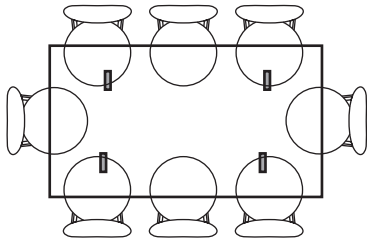

- Solid Timber Construction
- Stronger, heavier and of a much higher quality than veneered wood or MDF
- Assembly required

IMAGE	DIMENSIONS	PRODUCT DESCRIPTION	CODE OAK	CODE WALNUT
		W180 x D100 x H75cm	OW1410	
		W200 x D110 x H75cm	OW1327	OW1328
		W240 x D110 x H75cm	OW1329	OW1330

**ICON BY
DESIGN**

Axel - Chair Placement Configuration

HENRIK

Axel 180 x 100
Comfortable x 8

ASTRID, NESTOR, STEFAN

Axel 180 x 100
Comfortable x 8

Axel 200 x 110
Comfortable x 10
Cosy x 12

Axel 200 x 110
Comfortable x 8
Cosy x 10