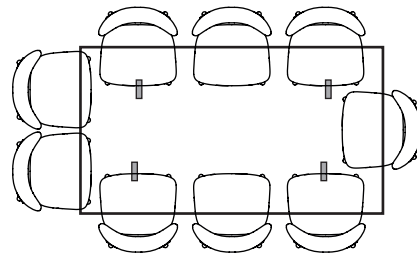

- Solid Timber Construction
- Stronger, heavier and of a much higher quality than veneered wood or MDF
- Assembly required

IMAGE	DIMENSIONS	PRODUCT DESCRIPTION	CODE OAK	CODE WALNUT
		W180 x D100 x H75cm	OW1410	
		W200 x D110 x H75cm	OW1327	OW1328
		W240 x D110 x H75cm	OW1329	OW1330

**ICON BY
DESIGN**

Axel - Chair Placement Configuration

HENRIK

Axel 180 x 100
Comfortable x 8

ASTRID, NESTOR, STEFAN

Axel 180 x 100
Comfortable x 8

Axel 200 x 110
Comfortable x 10
Cosy x 12

Axel 200 x 110
Comfortable x 8
Cosy x 10

Axel 240 x 110
Comfortable x 10
Cosy x 12

Axel 240 x 110
Comfortable x 10
Cosy x 12