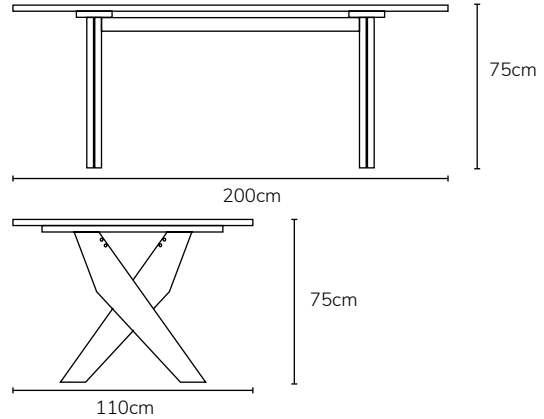

**ICON BY
DESIGN**

Axel - Dining Table

Available in solid American Oak and American Walnut

- Distinctive piece
- Axel leg feature
- Solid angled table top
- Solid American Oak or Solid American Walnut
- One of high-grade furniture's most coveted materials.
- Great for structural strength and wearing surfaces

- Solid Timber Construction
- Stronger, heavier and of a much higher quality than veneered wood or MDF
- Assembly required

IMAGE	DIMENSIONS	PRODUCT DESCRIPTION	CODE OAK	CODE WALNUT
		W180 x D100 x H75cm	OW1410	
		W200 x D110 x H75cm	OW1327	OW1328
		W240 x D110 x H75cm	OW1329	OW1330

This table has a highly durable, clear lacquer, satin finish. It is designed to be hard wearing. However, all lacquer finishes may be susceptible to water damage if the water is left on the table for long periods, especially if the water is very hot. We recommend the use of coasters or table mats if spillage is an inevitable issue. If the table is wiped off after each use, it can be safely used without any coverings