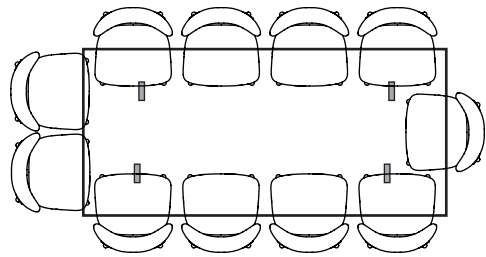

- Solid Timber Construction
- Stronger, heavier and of a much higher quality than veneered wood or MDF
- Assembly required

IMAGE	DIMENSIONS	PRODUCT DESCRIPTION	CODE OAK	CODE WALNUT
		W180 x D100 x H75cm	OW1410	
		W200 x D110 x H75cm	OW1327	OW1328
		W240 x D110 x H75cm	OW1329	OW1330

**ICON BY
DESIGN**

Axel - Chair Placement Configuration

HENRIK

Axel 180 x 100
Comfortable x 8

ASTRID, NESTOR, STEFAN

Axel 180 x 100
Comfortable x 8

Axel 200 x 110
Comfortable x 10
Cosy x 12

Axel 200 x 110
Comfortable x 8
Cosy x 10

Axel 240 x 110
Comfortable x 10
Cosy x 12

Axel 240 x 110
Comfortable x 10
Cosy x 12