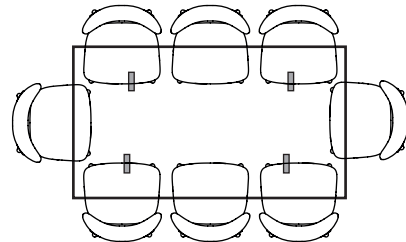

- Solid Timber Construction
- Stronger, heavier and of a much higher quality than veneered wood or MDF
- Assembly required

IMAGE	DIMENSIONS	PRODUCT DESCRIPTION	CODE OAK	CODE WALNUT
		W180 x D100 x H75cm	OW1410	
		W200 x D110 x H75cm	OW1327	OW1328
		W240 x D110 x H75cm	OW1329	OW1330

**ICON BY
DESIGN**

Axel - Chair Placement Configuration

HENRIK

Axel 180 x 100
Comfortable x 8

ASTRID, NESTOR, STEFAN

Axel 180 x 100
Comfortable x 8

Axel 200 x 110
Comfortable x 10
Cosy x 12

Axel 200 x 110
Comfortable x 8
Cosy x 10

Axel 240 x 110
Comfortable x 10
Cosy x 12

Axel 240 x 110
Comfortable x 10
Cosy x 12