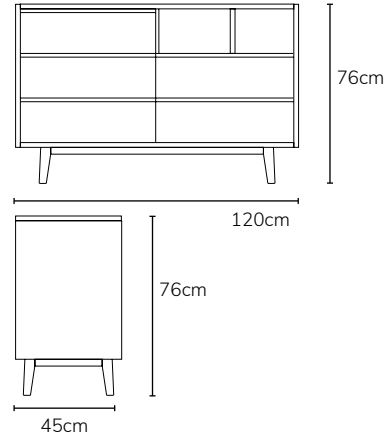

**ICON BY
DESIGN**

Bastian - Chest of Draws

Available in Entertainment Units, Tallboy, Chest and Bookshelf

- Contemporary minimal design
- Geometric shadow line drawer detail
- Telescopic drawer runners
- Angled tapered leg detail
- Solid American Oak
- Also available in bookshelf and entertainment units
- Quality and designed for decades of use
- Solid Timber Construction
- Stronger, heavier and of a much higher quality than veneered wood or MDF
- Assembly required

IMAGE	DIMENSIONS	PRODUCT DESCRIPTION	CODE OAK
	W120 x D45 x H76cm	Bastian 5 Drawer Chest W120 x D45	OW1243
	W70 x D45 x H130cm	Bastian Tallboy 5 Drawer W70 x D45	OW1244

All the wearing and structural components of this item are made from Solid Timber. This makes the product far stronger, heavier and of a much higher quality.