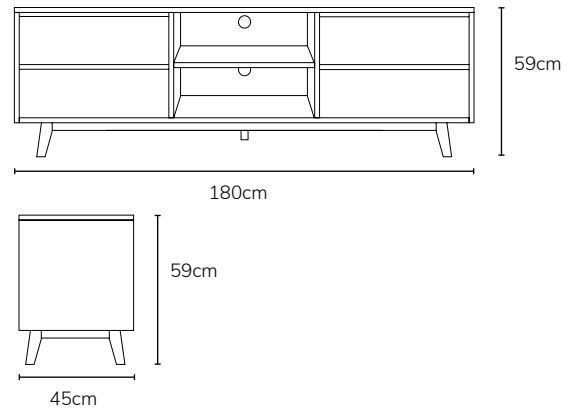

**ICON BY
DESIGN**

Bastian - Entertainment Units

Available in matching Tallboy, Chest and Bookshelf

- Contemporary minimal design
- Geometric shadow line drawer detail
- Telescopic drawer runners
- Angled tapered leg detail
- Available in matching Tallboy, Chest and Bookcase
- Solid Timber Construction
- Assembly required

IMAGE	DIMENSIONS	PRODUCT DESCRIPTION	CODE OAK	CODE WALNUT
	W130 x D45 x H59cm	Bastian Entertainment Unit 130 x 45cm	OW1237	
	W180 x D45 x H59cm	Bastian Entertainment Unit Oak 180 x 45cm	OW1238	OW1259
	W240 x D45 x H59cm	Bastian Entertainment Unit Oak 240 x 45cm	OW1349	