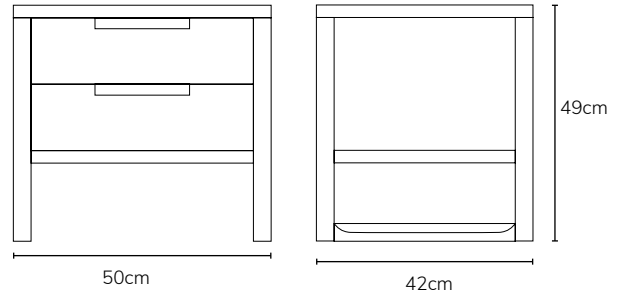

## Bruno - Bedroom Suite

Available in: Bedside 1 and 2 drawer and 4 drawer Chest

- Minimal clean lines
- Cutout drawer handle detail
- Bevelled leg detail
- Solid Timber is used everywhere on this item, except the rear and side panels which are veneered to match the frame.
- No assembly required

IMAGE	DIMENSIONS	PRODUCT DESCRIPTION	CODE	CODE
			OAK	WALNUT
	W42 x D35 x H49cm	Bruno 1 Drawer Bedside	OW1171	OW1268
	W50 x D42 x H47cm	Bruno 2 Drawer Bedside	OW1170	OW1267
	W100 x D48 x H89cm	Bruno 4 Drawer Chest	OW1172	OW1347