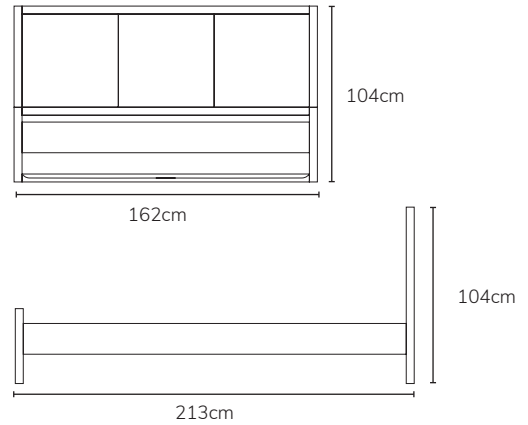

## Bruno - Beds

Available in: Single, King Single, Double, Queen and King

Queen Size Shown

- Solid oak / walnut is used everywhere on the headboard except for the square panels which are a combination of solid pine and oak veneer
- The side and end panels are a combination of solid pine and oak veneer and the frame at the end of the bed is solid oak
- All the wearing and structural components of this item are made from Solid Timber. This makes the product far stronger, heavier and of a much higher quality
- Assembly required

IMAGE	DIMENSIONS	PRODUCT DESCRIPTION	CODE OAK	CODE WALNUT
	W101 x D198 x H104cm	Bruno Single Bed	✓	
	W115 x D213 x H104cm	Bruno King Single Bed	✓	
	W147 x D198 x H104cm	Bruno Double Bed	✓	
	W162 x D213x H104cm	Bruno Queen Bed	✓	✓
	W192 x D213 x H104cm	Bruno King Bed	✓	✓