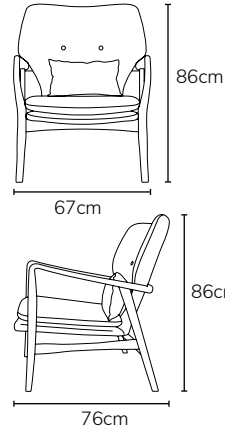

**ICON BY
DESIGN**

Franz - Armchair

Available in, Armchair and Footrest

- Mid century inspired armchair
- Solid American Oak frame
- Upholstered frame with padded removable cushions
- Button upholstery detail
- Beautifully Handcrafted and Incredibly Comfy
- This Armchair has been lovingly hand crafted with particular attention given to its shape and smooth curves
- No assembly required

COLOUR	DIMENSIONS	PRODUCT DESCRIPTION	CODE OAK
	W67x D76x H86cm	Franz Armchair - DARK GREY	OW1105
	W67x D76x H86cm	Franz Armchair - LIGHT GREY	OW1065
	W67x D76x H86cm	Franz Armchair - MIDNIGHT BLUE	OW1113
	W67x D76x H86cm	Franz Armchair - SAGE GREEN	OW1184
	W67x D76x H86cm	Franz Armchair - PALE BLUE	OW1280