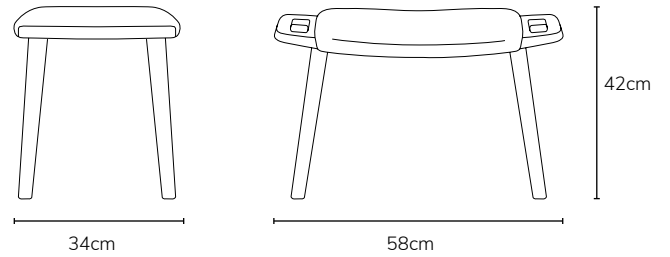

**ICON BY
DESIGN**

Franz - Footrest

Available in, Armchair and Footrest

- Mid century inspired footrest
- Solid American Oak frame
- Upholstered frame with padded seat
- Beautifully Handcrafted and Incredibly Comfy
- This Footrest has been lovingly hand crafted with particular attention given to its shape and smooth curves
- No assembly required

COLOUR	DIMENSIONS	PRODUCT DESCRIPTION	CODE OAK
	W58x D34x H42cm	Franz Footrest - DARK GREY	OW1109
	W58x D34x H42cm	Franz Footrest - LIGHT GREY	OW1067
	W58x D34x H42cm	Franz Footrest - MIDNIGHT BLUE	OW1117
	W58x D34x H42cm	Franz Footrest - SAGE GREEN	OW1183
	W58x D34x H42cm	Franz Footrest - PALE BLUE	OW1282