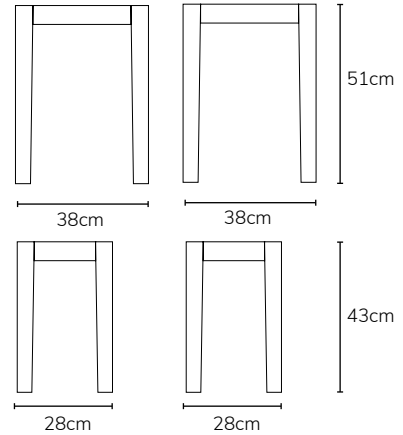

**ICON BY
DESIGN**

Frida - Nesting Tables

Available in: American Oak and American Walnut

- Contemporary design
- Timeless geometric top feature
- Elegant tapered leg feature
- Smaller table fits neatly under the larger one
- Solid American Oak and American Walnut One of high-grade furniture's most coveted materials
- Great for structural strength and wearing surfaces
- One of high-grade furniture's most coveted materials. Great for structural strength
- No assembly required

IMAGE	DIMENSIONS	PRODUCT DESCRIPTION	CODE OAK	CODE WALNUT
	W38 x D38 x H51cm	Large Frida Nest of Table	OW1195	OW1196
	W28 x D28 x H43cm	Small Frida Nest of Table		

All the wearing and structural components of this item are made from Solid Timber. This makes the product far stronger, heavier and of a much higher quality.