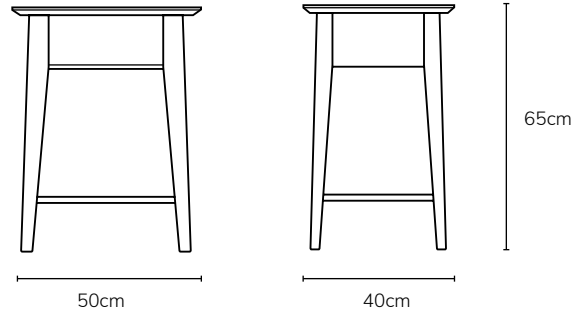

**ICON BY
DESIGN**

Jolanda - Bedroom Suite

Available in: Bedside 1 and 2 drawer and 4 drawer Chest

- Part of the Jolanda range
- Angled top finish
- Tapered leg detail
- Also available in Dining Tables, Consoles, Bed and Desk
- Solid Timber is used everywhere on this item, except the rear and side panels which are veneered to match the frame.
- No assembly required

IMAGE	DIMENSIONS	PRODUCT DESCRIPTION	CODE OAK	CODE WALNUT
	W50 x D40 x H65cm	Jolanda 1 Drawer Bedside	OS1046	OS1074
	W50 x D40 x H65cm	Jolanda 2 Drawer Bedside	OS1047	OS1075
	W100 x D50 x H90cm	Jolanda 4 Drawer Chest	OS1045	