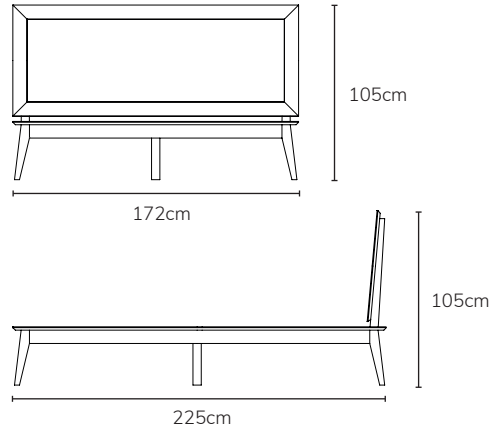

**ICON BY
DESIGN**

Jolanda - Bed

Available in Dining Tables, Desk, Consoles & Bedroom Suite

- Modern minimal design
- Angled bed head feature
- Platform bed frame detail
- Solid Timber, except for the internal part of the headboard which needs to be oak veneer
- Solid Timber is more robust for wearing surfaces such as a table top, and the joints will withstand greater impacts or abuse
- Assembly required

IMAGE	DIMENSIONS	PRODUCT DESCRIPTION	CODE OAK	CODE WALNUT
	W110 x D210 x H105cm	Jolanda Single Bed	OS1080	
	W125 x D225 x H105cm	Jolanda King Single	OS1079	
	W157 x D210 x H105cm	Jolanda Double Bed	OS1078	
	W172 x D225 x H105cm	Jolanda Queen Bed	OS1002	OS1072
	W202 x D225 x H105cm	Jolanda King Bed	OS1003	OS1073