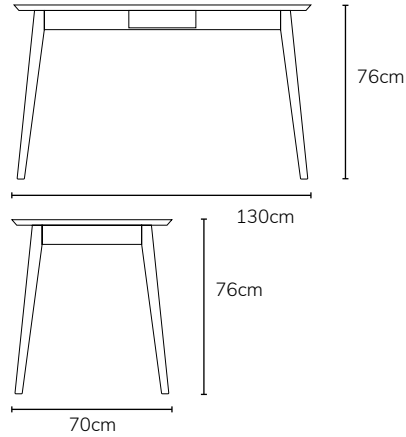

**ICON BY
DESIGN**

Jolanda - Desk

Available in a Console, Bedroom Suite, Bed and Dining Table

- Timeless elegant design
- Angled top finish
- Single small drawer
- Tapered timber legs
- Solid American Oak and American Walnut are one of high-grade furniture's most coveted materials

- Great for structural strength and wearing surfaces
- One of high-grade furniture's most coveted materials. Great for structural strength
- Assembly required

IMAGE	DIMENSIONS	PRODUCT DESCRIPTION	CODE OAK	CODE WALNUT
	W130 x D70 x H76cm	Jolanda Desk	OW1235	OW1256

All the wearing and structural components of this item are made from Solid Timber. This makes the product far stronger, heavier and of a much higher quality.