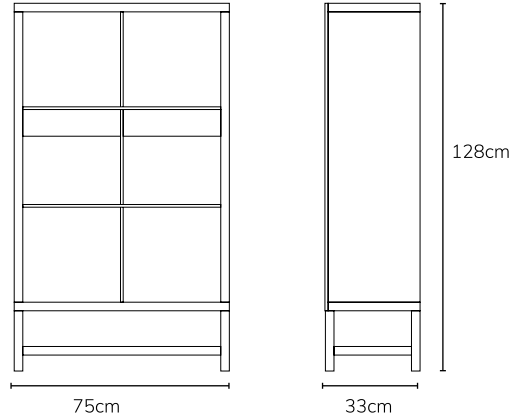

## Jonas - Display Shelf

Available in: 2x2, 4x1, 2x3, 3x2, 3x3, 2x4, 2x5

- Modern minimal design
- The legs, frame, drawers and all structural elements are solid timber
- The shelves are veneered to match the frame with the exposed edge surfaces layered with a solid timber strip.
- No assembly required

IMAGE	DIMENSIONS	PRODUCT DESCRIPTION	CODE OAK	CODE WALNUT
	W75 x D33 x H94cm	Jonas 2x2 W75 x D33 x H94cm	OW1202	OW1302
	W145 x D33 x H60cm	Jonas 4x1 W145 x D33 x H60cm	OW1198	OW1301
	W75 x D33 x H128cm	Jonas 2x3 W75 x D33 x H128cm	OW1286	OW1297
	W110 x D33 x H94cm	Jonas 3x2 W110 x D33 x H94cm	OW1288	OW1299
	W110 x D33 x H128 cm	Jonas 3x3 W110 x D33 x H128 cm	OW1197	OW1205
	W75 x D33 x H162cm	Jonas 2x4 W75 x D33 x H162cm	OW1201	OW1207
	W75 x D33 x H196cm	Jonas 2x5 W75 x D33 x H196cm	OW1200	OW1206

## Jonas - Display Shelf with Drawers

Available in: 2x3, 3x2, 3x3, 2x4, 2x5

- Modern minimal design
- The legs, frame, drawers and all structural elements are solid timber
- The shelves are veneered to match the frame with the exposed edge surfaces layered with a solid timber strip.
- No assembly required

IMAGE	DIMENSIONS	PRODUCT DESCRIPTION	CODE OAK	CODE WALNUT
	W75 x D33 x H128cm	Jonas with Drawers 2x3 W75 x D33 x H128cm	OW1287	OW1298
	W110 x D33 x H94cm	Jonas with Drawers 3x2 W110 x D33 x H94cm	OW1289	OW1300
	W110 x D33 x H128cm	Jonas with Drawers 3x3 W110 x D33 x H128cm	OW1204	OW1303
	W75 x D33 x H162cm	Jonas with Drawers 2x4 W75 x D33 x H162cm	OW1203	
	W75 x D33 x H196cm	Jonas with Drawers 2x5 W75 x D33 x H196cm	OW1326	