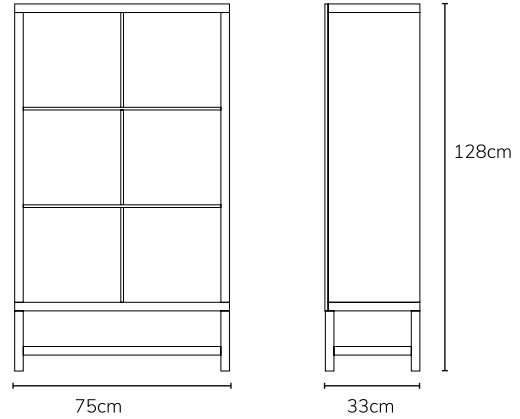

## Jonas - Display Shelf

Available in: 2x2, 4x1, 2x3, 3x2, 3x3, 2x4, 2x5

- Modern minimal design
- The legs, frame, drawers and all structural elements are solid timber
- The shelves are veneered to match the frame with the exposed edge surfaces layered with a solid timber strip.
- No assembly required

IMAGE	DIMENSIONS	PRODUCT DESCRIPTION	CODE OAK	CODE WALNUT
	W75 x D33 x H94cm	Jonas 2x2 W75 x D33 x H94cm	OW1202	OW1302
	W145 x D33 x H60cm	Jonas 4x1 W145 x D33 x H60cm	OW1198	OW1301
	W75 x D33 x H128cm	Jonas 2x3 W75 x D33 x H128cm	OW1286	OW1297
	W110 x D33 x H94cm	Jonas 3x2 W110 x D33 x H94cm	OW1288	OW1299
	W110 x D33 x H128 cm	Jonas 3x3 W110 x D33 x H128 cm	OW1197	OW1205
	W75 x D33 x H162cm	Jonas 2x4 W75 x D33 x H162cm	OW1201	OW1207
	W75 x D33 x H196cm	Jonas 2x5 W75 x D33 x H196cm	OW1200	OW1206

## Jonas - Display Shelf with Drawers

Available in: 2x3, 3x2, 3x3, 2x4, 2x5

- Modern minimal design
- The legs, frame, drawers and all structural elements are solid timber
- The shelves are veneered to match the frame with the exposed edge surfaces layered with a solid timber strip.
- No assembly required

IMAGE	DIMENSIONS	PRODUCT DESCRIPTION	CODE OAK	CODE WALNUT
	W75 x D33 x H128cm	Jonas with Drawers 2x3 W75 x D33 x H128cm	OW1287	OW1298
	W110 x D33 x H94cm	Jonas with Drawers 3x2 W110 x D33 x H94cm	OW1289	OW1300
	W110 x D33 x H128cm	Jonas with Drawers 3x3 W110 x D33 x H128cm	OW1204	OW1303
	W75 x D33 x H162cm	Jonas with Drawers 2x4 W75 x D33 x H162cm	OW1203	
	W75 x D33 x H196cm	Jonas with Drawers 2x5 W75 x D33 x H196cm	OW1326	