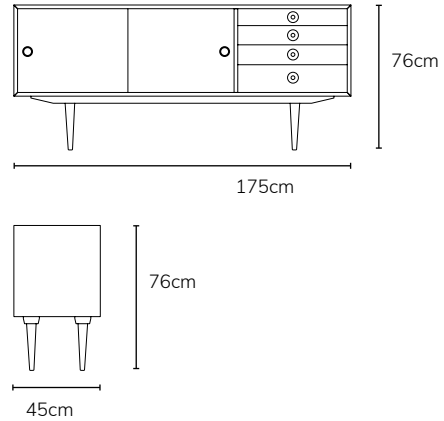

**ICON BY
DESIGN**

Jorgen - Sideboard

Available in American Oak and American Walnut

- Scandi inspired sideboard
- Solid timber drawer handle features
- 2 sliding drawers with internal adjustable shelf
- Elegant tapered timber legs
- Minimal and modern, it's designed to keep clutter cleared away.

- Pair the sideboard with a single armchair and tall, slim plants to create a fuss-free space - then sit back, play some music and relax in your new sanctuary.
- Assembly required

IMAGE	DIMENSIONS	PRODUCT DESCRIPTION	CODE OAK	CODE WALNUT
	W175 x D45 x H76m	Jorgen Sideboard 175 x 45cm	OW1245	OW1246
	W120 x D45 x H76m	Jorgen Sideboard 120 x 45cm	OW1393	