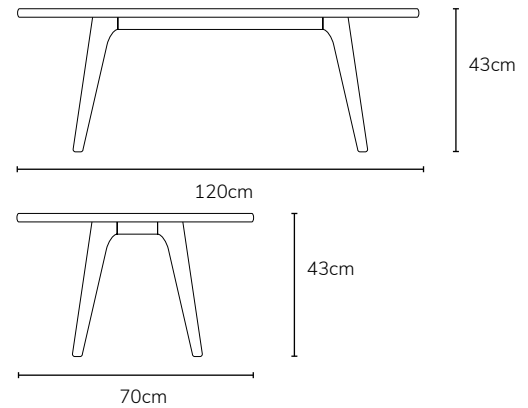

**ICON BY
DESIGN**

Magnus - Coffee Tables and Side Tables

Available in: Rectangle, Oval, Round and Square

- Scandinavian inspired design
- Table has a sense of balance and harmony with no over design elements
- Soft rounded edges
- Solid American Oak or Solid American Walnut
- Solid Timber Construction
- Stronger, heavier and of a much higher quality than veneered wood or MD
- Assembly required

IMAGE	DIMENSIONS	PRODUCT DESCRIPTION	CODE OAK	CODE WALNUT
	W120 x D70 x H43cm	Magnus Rectangle Coffee Table 120 x 70cm	OW1008	OW1230
	W120 x D65 x H45cm	Magnus Oval Coffee Table 120 x 65cm	OW1098	
	D90 x H45cm	Magnus Round Coffee Table 90cm	OW1192	OW1229
	D60 x H50cm	Magnus Round Side Table 60cm	OW1010	OW1321
	W60 x D60x H50cm	Magnus Square Side Table 60 x 60cm	OW1009	