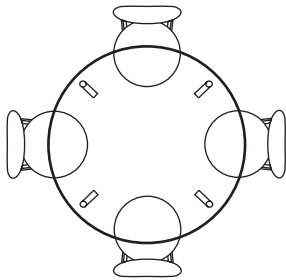

**ICON BY
DESIGN**

Magnus - Dining Table - Round

Available in other shapes: Rectangle, Oval and Square

- Scandinavian inspired design
- Table has a sense of balance and harmony with no over design elements
- Soft rounded edges
- Solid American Oak or Solid American Walnut
- Solid Timber Construction
- Stronger, heavier and of a much higher quality than veneered wood or MDF
- Assembly required

IMAGE	DIMENSIONS	PRODUCT DESCRIPTION	CODE OAK	CODE WALNUT
	D100 x H74cm	Magnus Round Dining Table 100cm	OW1131	OW1132
	D130 x H74cm	Magnus Round Dining Table 130cm	OW1133	

This table has a highly durable, clear lacquer, satin finish. It is designed to be hard wearing. However, all lacquer finishes may be susceptible to water damage if the water is left on the table for long periods, especially if the water is very hot. We recommend the use of coasters or table mats if spillage is an inevitable issue. If the table is wiped off after each use, it can be safely used without any coverings

**ICON BY
DESIGN**

Magnus Round - Chair Placement Configuration

HENRIK

Magnus Round 100
Cosy x 4

Magnus round 130
Comfortable x 4

ASTRID, NESTOR, STEFAN

Magnus Round 100
Cosy x 4

Magnus Round 130
Comfortable x 4