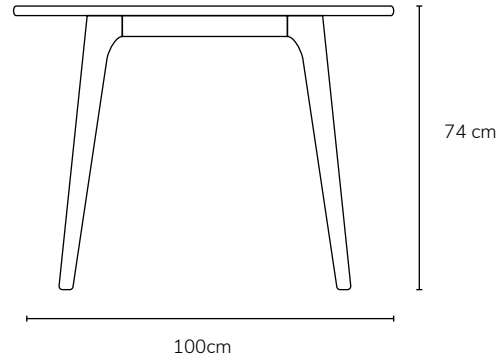

**ICON BY
DESIGN**

Magnus - Dining Table - Round

Available in other shapes: Rectangle, Oval and Square

- Scandinavian inspired design
- Table has a sense of balance and harmony with no over design elements
- Soft rounded edges
- Solid American Oak or Solid American Walnut
- Solid Timber Construction
- Stronger, heavier and of a much higher quality than veneered wood or MDF
- Assembly required

IMAGE	DIMENSIONS	PRODUCT DESCRIPTION	CODE OAK	CODE WALNUT
	D100 x H74cm	Magnus Round Dining Table 100cm	OW1131	OW1132
	D130 x H74cm	Magnus Round Dining Table 130cm	OW1133	

This table has a highly durable, clear lacquer, satin finish. It is designed to be hard wearing. However, all lacquer finishes may be susceptible to water damage if the water is left on the table for long periods, especially if the water is very hot. We recommend the use of coasters or table mats if spillage is an inevitable issue. If the table is wiped off after each use, it can be safely used without any coverings

**ICON BY
DESIGN**

Magnus Round - Chair Placement Configuration

HENRIK

Magnus Round 100
Cosy x 4

Magnus round 130
Comfortable x 4

ASTRID, NESTOR, STEFAN

Magnus Round 100
Cosy x 4

Magnus Round 130
Comfortable x 4