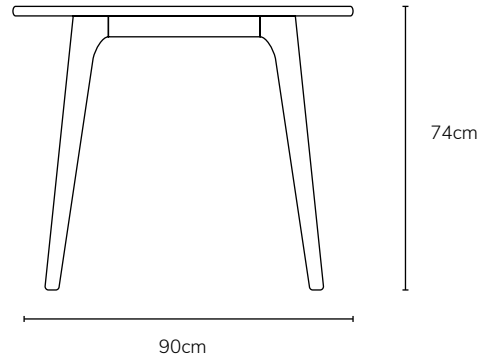

**ICON BY
DESIGN**

Magnus - Dining Table - Square

Available in other shapes: Rectangle, Round and Oval

- Scandinavian inspired design
- Table has a sense of balance and harmony with no over design elements
- Soft rounded edges
- Solid American Oak or Solid American Walnut
- Solid Timber Construction
- Stronger, heavier and of a much higher quality than veneered wood or MDF
- Assembly required

IMAGE	DIMENSIONS	PRODUCT DESCRIPTION	CODE OAK	CODE WALNUT
	W90 x D90 x H74cm	Magnus Square Dining Table 90 x 90cm	OW1128	OW1129

This table has a highly durable, clear lacquer, satin finish. It is designed to be hard wearing. However, all lacquer finishes may be susceptible to water damage if the water is left on the table for long periods, especially if the water is very hot. We recommend the use of coasters or table mats if spillage is an inevitable issue. If the table is wiped off after each use, it can be safely used without any coverings

**ICON BY
DESIGN**

Magnus Square - Chair Placement Configuration

HENRIK

Magnus Square 90 x 90
Comfortable x 4

ASTRID, NESTOR, STEFAN

Magnus Square 90 x 90
Cosy x 4