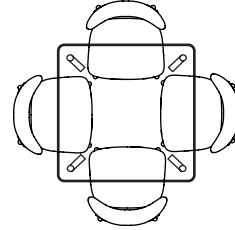

IMAGE	DIMENSIONS	PRODUCT DESCRIPTION	CODE OAK	CODE WALNUT
	W90 x D90 x H74cm	Magnus Square Dining Table 90 x 90cm	OW1128	OW1129

This table has a highly durable, clear lacquer, satin finish. It is designed to be hard wearing. However, all lacquer finishes may be susceptible to water damage if the water is left on the table for long periods, especially if the water is very hot. We recommend the use of coasters or table mats if spillage is an inevitable issue. If the table is wiped off after each use, it can be safely used without any coverings

**ICON BY
DESIGN**

Magnus Square - Chair Placement Configuration

HENRIK

Magnus Square 90 x 90
Comfortable x 4

ASTRID, NESTOR, STEFAN

Magnus Square 90 x 90
Cosy x 4