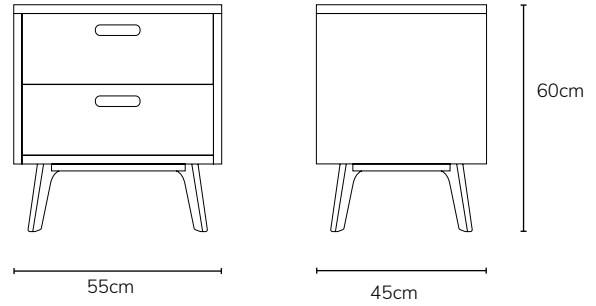

**ICON BY
DESIGN**

Maximus - Bedside

Available as Sideboards

- Minimal clean lines
- Router drawer details
- Angled legs
- Fill the drawers with your knick-knacks and essentials, and there's still plenty of space on top for your favourite book, your alarm clock and a morning cup of coffee
- There are chests of drawers, a bookcase and even sideboards to choose from
- Solid Timber is used everywhere on this item, except the rear panel which is veneered to match the frame
- Assembly required

IMAGE	DIMENSIONS	PRODUCT DESCRIPTION	CODE OAK	CODE WALNUT
	W55 x D45 x H60cm	Maximus 2 Drawer Bedside	OW1024	OW1175