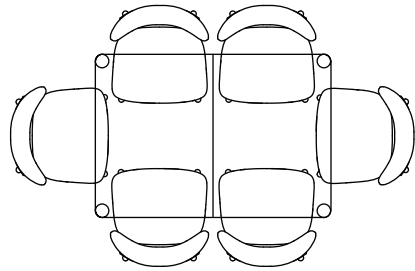

ICON BY
DESIGN.

Otto - Extension Dining Table

Available America Oak

IMAGE	DIMENSIONS	CODE OAK	CODE WALNUT
	W130 to 180 x D90 x H75cm	OS1163	
	W190 to 240 x D100 x H75cm	OS1164	

This table has a highly durable, clear lacquer, satin finish. It is designed to be hard wearing. However, all lacquer finishes may be susceptible to water damage if the water is left on the table for long periods, especially if the water is very hot. We recommend the use of coasters or table mats if spillage is an inevitable issue. If the table is wiped off after each use, it can be safely used without any coverings

**ICON BY
DESIGN.**

Otto Extension - Chair placement Configuration

HENRIK

Otto Extension 130 - 180 x 90
CLOSED - Comfortable x 6
EXTENDED - Cosy x 8

Otto Extension 190 - 240 x 100
CLOSED - Comfortable x 8
EXTENDED - Cosy x 10

ASTRID, NESTOR, STEFAN

Otto Extension 130 - 180 x 90
CLOSED - Comfortable x 6
EXTENDED - Cosy x 8

Otto Extension 190 - 240 x 100
CLOSED - Comfortable x 8
EXTENDED - Cosy x 10