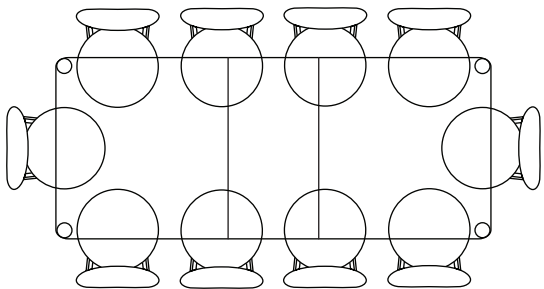

ICON BY
DESIGN.

Otto - Extension Dining Table

Available America Oak

IMAGE	DIMENSIONS	CODE OAK	CODE WALNUT
	W130 to 180 x D90 x H75cm	OS1163	
	W190 to 240 x D100 x H75cm	OS1164	

This table has a highly durable, clear lacquer, satin finish. It is designed to be hard wearing. However, all lacquer finishes may be susceptible to water damage if the water is left on the table for long periods, especially if the water is very hot. We recommend the use of coasters or table mats if spillage is an inevitable issue. If the table is wiped off after each use, it can be safely used without any coverings

**ICON BY
DESIGN.**

Otto Extension - Chair placement Configuration

HENRIK

Otto Extension 130 - 180 x 90
CLOSED - Comfortable x 6
EXTENDED - Cosy x 8

Otto Extension 190 - 240 x 100
CLOSED - Comfortable x 8
EXTENDED - Cosy x 10

ASTRID, NESTOR, STEFAN

Otto Extension 130 - 180 x 90
CLOSED - Comfortable x 6
EXTENDED - Cosy x 8

Otto Extension 190 - 240 x 100
CLOSED - Comfortable x 8
EXTENDED - Cosy x 10