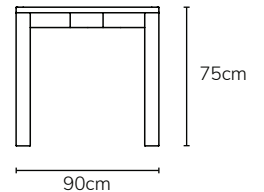

ICON BY
DESIGN.

Otto - Extension Dining Table

Available America Oak

IMAGE	DIMENSIONS	CODE OAK	CODE WALNUT
	W130 to 180 x D90 x H75cm	OS1163	
	W190 to 240 x D100 x H75cm	OS1164	

This table has a highly durable, clear lacquer, satin finish. It is designed to be hard wearing. However, all lacquer finishes may be susceptible to water damage if the water is left on the table for long periods, especially if the water is very hot. We recommend the use of coasters or table mats if spillage is an inevitable issue. If the table is wiped off after each use, it can be safely used without any coverings

**ICON BY
DESIGN.**

Otto Extension - Chair placement Configuration

HENRIK

Otto Extension 130 - 180 x 90
CLOSED - Comfortable x 6
EXTENDED - Cosy x 8

Otto Extension 190 - 240 x 100
CLOSED - Comfortable x 8
EXTENDED - Cosy x 10

ASTRID, NESTOR, STEFAN

Otto Extension 130 - 180 x 90
CLOSED - Comfortable x 6
EXTENDED - Cosy x 8

Otto Extension 190 - 240 x 100
CLOSED - Comfortable x 8
EXTENDED - Cosy x 10