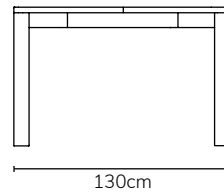

ICON BY
DESIGN.

Otto - Extension Dining Table

Available America Oak

IMAGE	DIMENSIONS	CODE OAK	CODE WALNUT
	W130 to 180 x D90 x H75cm	OS1163	
	W190 to 240 x D100 x H75cm	OS1164	

This table has a highly durable, clear lacquer, satin finish. It is designed to be hard wearing. However, all lacquer finishes may be susceptible to water damage if the water is left on the table for long periods, especially if the water is very hot. We recommend the use of coasters or table mats if spillage is an inevitable issue. If the table is wiped off after each use, it can be safely used without any coverings

**ICON BY
DESIGN.**

Otto Extension - Chair placement Configuration

HENRIK

Otto Extension 130 - 180 x 90
CLOSED - Comfortable x 6
EXTENDED - Cosy x 8

Otto Extension 190 - 240 x 100
CLOSED - Comfortable x 8
EXTENDED - Cosy x 10

ASTRID, NESTOR, STEFAN

Otto Extension 130 - 180 x 90
CLOSED - Comfortable x 6
EXTENDED - Cosy x 8

Otto Extension 190 - 240 x 100
CLOSED - Comfortable x 8
EXTENDED - Cosy x 10