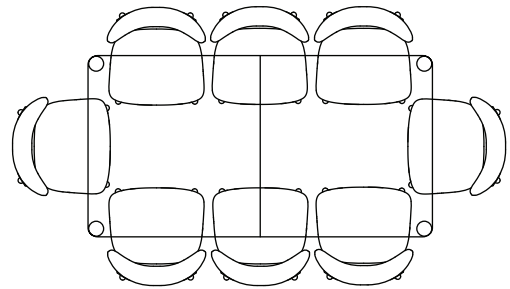

ICON BY
DESIGN.

Otto - Extension Dining Table

Available America Oak

IMAGE	DIMENSIONS	CODE OAK	CODE WALNUT
	W130 to 180 x D90 x H75cm	OS1163	
	W190 to 240 x D100 x H75cm	OS1164	

This table has a highly durable, clear lacquer, satin finish. It is designed to be hard wearing. However, all lacquer finishes may be susceptible to water damage if the water is left on the table for long periods, especially if the water is very hot. We recommend the use of coasters or table mats if spillage is an inevitable issue. If the table is wiped off after each use, it can be safely used without any coverings

**ICON BY
DESIGN.**

Otto Extension - Chair placement Configuration

HENRIK

Otto Extension 130 - 180 x 90
CLOSED - Comfortable x 6
EXTENDED - Cosy x 8

Otto Extension 190 - 240 x 100
CLOSED - Comfortable x 8
EXTENDED - Cosy x 10

ASTRID, NESTOR, STEFAN

Otto Extension 130 - 180 x 90
CLOSED - Comfortable x 6
EXTENDED - Cosy x 8

Otto Extension 190 - 240 x 100
CLOSED - Comfortable x 8
EXTENDED - Cosy x 10