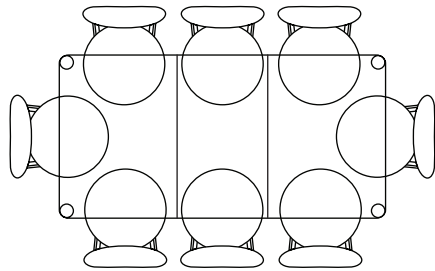

ICON BY
DESIGN.

Otto - Extension Dining Table

Available America Oak

IMAGE	DIMENSIONS	CODE OAK	CODE WALNUT
	W130 to 180 x D90 x H75cm	OS1163	
	W190 to 240 x D100 x H75cm	OS1164	

This table has a highly durable, clear lacquer, satin finish. It is designed to be hard wearing. However, all lacquer finishes may be susceptible to water damage if the water is left on the table for long periods, especially if the water is very hot. We recommend the use of coasters or table mats if spillage is an inevitable issue. If the table is wiped off after each use, it can be safely used without any coverings

**ICON BY
DESIGN.**

Otto Extension - Chair placement Configuration

HENRIK

Otto Extension 130 - 180 x 90
CLOSED - Comfortable x 6
EXTENDED - Cosy x 8

Otto Extension 190 - 240 x 100
CLOSED - Comfortable x 8
EXTENDED - Cosy x 10

ASTRID, NESTOR, STEFAN

Otto Extension 130 - 180 x 90
CLOSED - Comfortable x 6
EXTENDED - Cosy x 8

Otto Extension 190 - 240 x 100
CLOSED - Comfortable x 8
EXTENDED - Cosy x 10