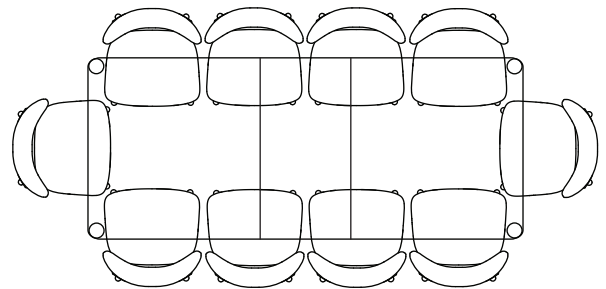

ICON BY
DESIGN.

Otto - Extension Dining Table

Available America Oak

IMAGE	DIMENSIONS	CODE OAK	CODE WALNUT
	W130 to 180 x D90 x H75cm	OS1163	
	W190 to 240 x D100 x H75cm	OS1164	

This table has a highly durable, clear lacquer, satin finish. It is designed to be hard wearing. However, all lacquer finishes may be susceptible to water damage if the water is left on the table for long periods, especially if the water is very hot. We recommend the use of coasters or table mats if spillage is an inevitable issue. If the table is wiped off after each use, it can be safely used without any coverings

**ICON BY
DESIGN.**

Otto Extension - Chair placement Configuration

HENRIK

Otto Extension 130 - 180 x 90
CLOSED - Comfortable x 6
EXTENDED - Cosy x 8

Otto Extension 190 - 240 x 100
CLOSED - Comfortable x 8
EXTENDED - Cosy x 10

ASTRID, NESTOR, STEFAN

Otto Extension 130 - 180 x 90
CLOSED - Comfortable x 6
EXTENDED - Cosy x 8

Otto Extension 190 - 240 x 100
CLOSED - Comfortable x 8
EXTENDED - Cosy x 10