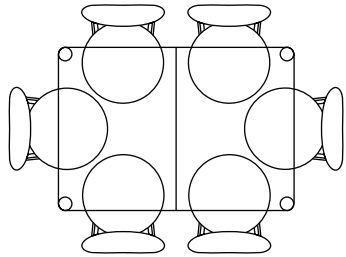

ICON BY
DESIGN.

Otto - Extension Dining Table

Available America Oak

IMAGE	DIMENSIONS	CODE OAK	CODE WALNUT
	W130 to 180 x D90 x H75cm	OS1163	
	W190 to 240 x D100 x H75cm	OS1164	

This table has a highly durable, clear lacquer, satin finish. It is designed to be hard wearing. However, all lacquer finishes may be susceptible to water damage if the water is left on the table for long periods, especially if the water is very hot. We recommend the use of coasters or table mats if spillage is an inevitable issue. If the table is wiped off after each use, it can be safely used without any coverings

**ICON BY
DESIGN.**

Otto Extension - Chair placement Configuration

HENRIK

Otto Extension 130 - 180 x 90
CLOSED - Comfortable x 6
EXTENDED - Cosy x 8

Otto Extension 190 - 240 x 100
CLOSED - Comfortable x 8
EXTENDED - Cosy x 10

ASTRID, NESTOR, STEFAN

Otto Extension 130 - 180 x 90
CLOSED - Comfortable x 6
EXTENDED - Cosy x 8

Otto Extension 190 - 240 x 100
CLOSED - Comfortable x 8
EXTENDED - Cosy x 10