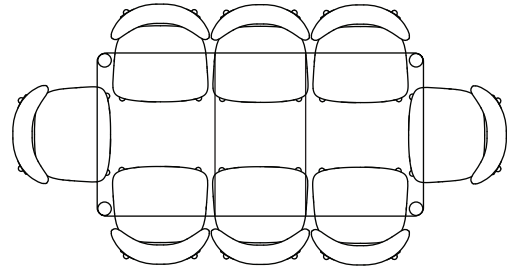

ICON BY
DESIGN.

Otto - Extension Dining Table

Available America Oak

IMAGE	DIMENSIONS	CODE OAK	CODE WALNUT
	W130 to 180 x D90 x H75cm	OS1163	
	W190 to 240 x D100 x H75cm	OS1164	

This table has a highly durable, clear lacquer, satin finish. It is designed to be hard wearing. However, all lacquer finishes may be susceptible to water damage if the water is left on the table for long periods, especially if the water is very hot. We recommend the use of coasters or table mats if spillage is an inevitable issue. If the table is wiped off after each use, it can be safely used without any coverings

**ICON BY
DESIGN.**

Otto Extension - Chair placement Configuration

HENRIK

Otto Extension 130 - 180 x 90
CLOSED - Comfortable x 6
EXTENDED - Cosy x 8

Otto Extension 190 - 240 x 100
CLOSED - Comfortable x 8
EXTENDED - Cosy x 10

ASTRID, NESTOR, STEFAN

Otto Extension 130 - 180 x 90
CLOSED - Comfortable x 6
EXTENDED - Cosy x 8

Otto Extension 190 - 240 x 100
CLOSED - Comfortable x 8
EXTENDED - Cosy x 10