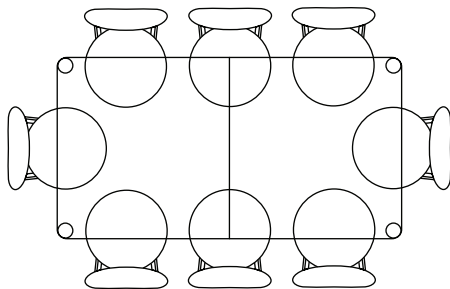

ICON BY
DESIGN.

Otto - Extension Dining Table

Available America Oak

IMAGE	DIMENSIONS	CODE OAK	CODE WALNUT
	W130 to 180 x D90 x H75cm	OS1163	
	W190 to 240 x D100 x H75cm	OS1164	

This table has a highly durable, clear lacquer, satin finish. It is designed to be hard wearing. However, all lacquer finishes may be susceptible to water damage if the water is left on the table for long periods, especially if the water is very hot. We recommend the use of coasters or table mats if spillage is an inevitable issue. If the table is wiped off after each use, it can be safely used without any coverings

**ICON BY
DESIGN.**

Otto Extension - Chair placement Configuration

HENRIK

Otto Extension 130 - 180 x 90
CLOSED - Comfortable x 6
EXTENDED - Cosy x 8

Otto Extension 190 - 240 x 100
CLOSED - Comfortable x 8
EXTENDED - Cosy x 10

ASTRID, NESTOR, STEFAN

Otto Extension 130 - 180 x 90
CLOSED - Comfortable x 6
EXTENDED - Cosy x 8

Otto Extension 190 - 240 x 100
CLOSED - Comfortable x 8
EXTENDED - Cosy x 10