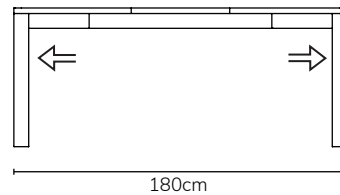

ICON BY
DESIGN.

Otto - Extension Dining Table

Available America Oak

IMAGE	DIMENSIONS	CODE OAK	CODE WALNUT
	W130 to 180 x D90 x H75cm	OS1163	
	W190 to 240 x D100 x H75cm	OS1164	

This table has a highly durable, clear lacquer, satin finish. It is designed to be hard wearing. However, all lacquer finishes may be susceptible to water damage if the water is left on the table for long periods, especially if the water is very hot. We recommend the use of coasters or table mats if spillage is an inevitable issue. If the table is wiped off after each use, it can be safely used without any coverings

**ICON BY
DESIGN.**

Otto Extension - Chair placement Configuration

HENRIK

Otto Extension 130 - 180 x 90
CLOSED - Comfortable x 6
EXTENDED - Cosy x 8

Otto Extension 190 - 240 x 100
CLOSED - Comfortable x 8
EXTENDED - Cosy x 10

ASTRID, NESTOR, STEFAN

Otto Extension 130 - 180 x 90
CLOSED - Comfortable x 6
EXTENDED - Cosy x 8

Otto Extension 190 - 240 x 100
CLOSED - Comfortable x 8
EXTENDED - Cosy x 10