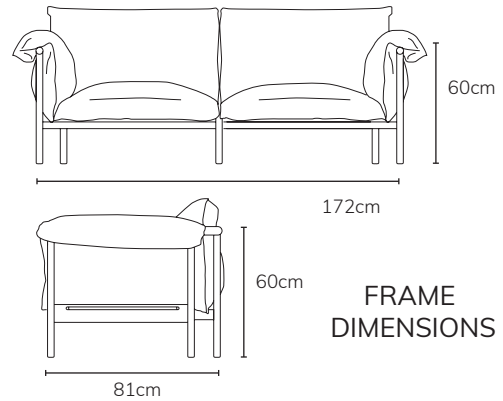

**ICON BY
DESIGN**

Olivia - 2 Seat Sofa

Available in, 3 seat, 2 seat and Armchair

- Solid America Oak frame
- Timless and relaxed casual look
- Plush and soft cushions
- Removable covers
- Prirelli webbing
- 3 Fabric selections
- No Assembly required
- Covers need to be put on

COLOUR	FRAME DIMENSION	PRODUCT DESCRIPTION	FABRIC	CODE OAK	CODE WALNUT
	W172 x D81 x H60cm	Olivia 2 Seat Sofa - MIST BLUE	Linen Blend 85% Polyester 15%	DG1050	DG3050
	W172 x D81 x H60cm	Olivia 2 Seat Sofa - OCEAN BLUE	Linen Blend 85% Polyester 15%	DG1051	DG3051
	W172 x D81 x H60cm	Olivia 2 Seat Sofa - STONE BEIGE	Linen Blend 85% Polyester 15%	DG1052	DG3052
	W172 x D81 x H60cm	Olivia 2 Seat Sofa - URBAN GREY	Linen Blend 85% Polyester 15%	DG1053	DG3053
	W172 x D81 x H60cm	Olivia 2 Seat Sofa - SOFT GREY	Dual Weave 100% Polyester	DG1054	DG3054
	W172 x D81 x H60cm	Olivia 2 Seat Sofa - GRANITE GREY	Dual Weave 100% Polyester	DG1055	DG3055
	W172 x D81 x H60cm	Olivia 2 Seat Sofa - SAND BEIGE	Natural Velvet 75% Cotton 25% Linen	DG1056	DG3056
	W172 x D81 x H60cm	Olivia 2 Seat Sofa - RACING GREEN	Luxury Velvet 89% Cotton 11%	DG1057	DG3057
	W172 x D81 x H60cm	Olivia 2 Seat Sofa - CRISP WHITE	Luxury Linen 100% Natural Linen	DG1058	DG3058
	W172 x D81 x H60cm	Olivia 2 Seat Sofa - SMOKE GREY	Luxury Linen 100% Natural Linen	DG1059	DG3059

Additional fabric covers sold separately