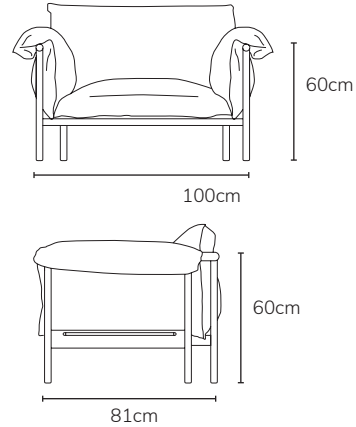

**ICON BY
DESIGN**

Olivia - Armchair

Available in, 3 seat, 2 seat and Armchair

FRAME
DIMENSIONS

- Solid America Oak frame
- Timless and relaxed casual look
- Plush and soft cushions
- Removable covers
- Prirelli webbing
- 3 Fabric selections
- No Assembly required
- Covers need to be put on

COLOUR	FRAME DIMENSION	PRODUCT DESCRIPTION	FABRIC	CODE OAK	CODE WALNUT
	W100 x D81 x H60cm	Olivia Armchair - MIST BLUE	Linen Blend 85% Polyester 15%	DG1040	DG3040
	W100 x D81 x H60cm	Olivia Armchair - OCEAN BLUE	Linen Blend 85% Polyester 15%	DG1041	DG3041
	W100 x D81 x H60cm	Olivia Armchair - STONE BEIGE	Linen Blend 85% Polyester 15%	DG1042	DG3042
	W100 x D81 x H60cm	Olivia Armchair - URBAN GREY	Linen Blend 85% Polyester 15%	DG1043	DG3043
	W100 x D81 x H60cm	Olivia Armchair - SOFT GREY	Dual Weave 100% Polyester	DG1044	DG3044
	W100 x D81 x H60cm	Olivia Armchair - GRANITE GREY	Dual Weave 100% Polyester	DG1045	DG3045
	W100 x D81 x H60cm	Olivia Armchair - SAND BEIGE	Natural Velvet 75% Cotton 25% Linen	DG1046	DG3046
	W100 x D81 x H60cm	Olivia Armchair - RACING GREEN	Luxury Velvet 89% Cotton 11%	DG1047	DG3047
	W100 x D81 x H60cm	Olivia Armchair - CRISP WHITE	Luxury Linen 100% Natural Linen	DG1048	DG3048
	W100 x D81 x H60cm	Olivia Armchair - SMOKE GREY	Luxury Linen 100% Natural Linen	DG1049	DG3049

Additional fabric covers sold separately