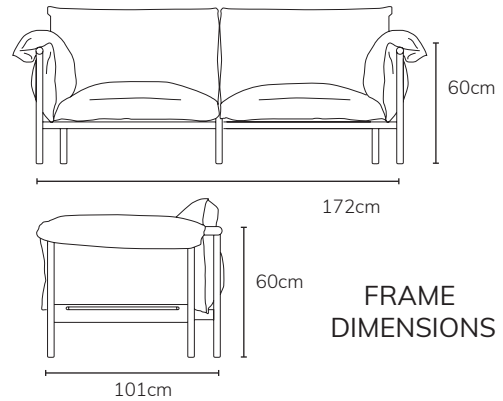

**ICON BY
DESIGN**

Olivia - 2 Seat Deep Sofa

Available in, 3 seat, 2 seat and Armchair

- Solid America Oak frame
- Timless and relaxed casual look
- Plush and soft cushions
- Removable covers
- Prirelli webbing
- 3 Fabric selections
- No Assembly required
- Covers need to be put on

COLOUR	FRAME DIMENSION	PRODUCT DESCRIPTION	FABRIC	CODE OAK	CODE WALNUT
	W172 x D101 x H60cm	Olivia 2 Seat Sofa - SOFT GREY	Dual Weave 100% Polyester	DG1154	DG3154
	W172 x D101 x H60cm	Olivia 2 Seat Sofa - GRANITE GREY	Dual Weave 100% Polyester	DG1155	DG3155
	W172 x D101 x H60cm	Olivia 2 Seat Sofa - SAND BEIGE	Natural Velvet 75% Cotton 25% Linen	DG1156	DG3156

Additional fabric covers sold separately