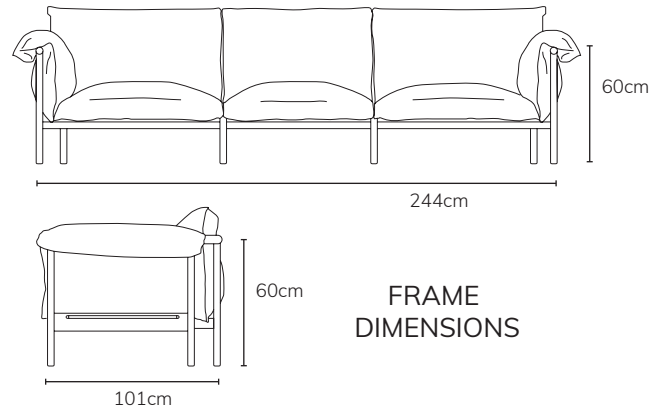

**ICON BY
DESIGN**

Olivia - 3 Seat Deep Sofa

Available in, 3 seat, 2 seat and Armchair

- Solid America Oak frame
- Timless and relaxed casual look
- Plush and soft cushions
- Removable covers
- Prirelli webbing
- 3 Fabric selections
- No Assembly required
- Covers need to be put on

COLOUR	FRAME DIMENSION	PRODUCT DESCRIPTION	FABRIC	CODE OAK	CODE WALNUT
	W244 x D101 x H60cm	Olivia 3 Seat Sofa - SOFT GREY	Dual Weave 100% Polyester	DG1164	DG3164
	W244 x D101 x H60cm	Olivia 3 Seat Sofa - GRANITE GREY	Dual Weave 100% Polyester	DG1165	DG3165
	W244 x D101 x H60cm	Olivia 3 Seat Sofa - SAND BEIGE	Natural Velvet 75% Cotton 25% Linen	DG1166	DG3166

Additional fabric covers sold separately