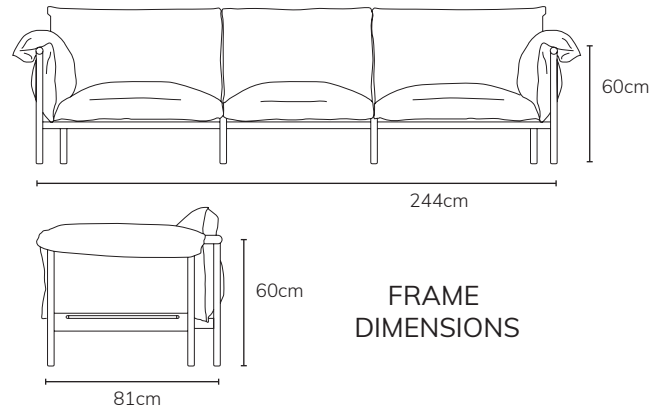

**ICON BY
DESIGN**

Olivia - 3 Seat Sofa

Available in, 3 seat, 2 seat and Armchair

- Solid America Oak frame
- Timless and relaxed casual look
- Plush and soft cushions
- Removable covers
- Prirelli webbing
- 3 Fabric selections
- No Assembly required
- Covers need to be put on

COLOUR	FRAME DIMENSION	PRODUCT DESCRIPTION	FABRIC	CODE OAK	CODE WALNUT
	W244 x D81 x H60cm	Olivia 3 Seat Sofa - MIST BLUE	Linen Blend 85% Polyester 15%	DG1060	DG3060
	W244 x D81 x H60cm	Olivia 3 Seat Sofa - OCEAN BLUE	Linen Blend 85% Polyester 15%	DG1061	DG3061
	W244 x D81 x H60cm	Olivia 3 Seat Sofa - STONE BEIGE	Linen Blend 85% Polyester 15%	DG1062	DG3062
	W244 x D81 x H60cm	Olivia 3 Seat Sofa - URBAN GREY	Linen Blend 85% Polyester 15%	DG1063	DG3063
	W244 x D81 x H60cm	Olivia 3 Seat Sofa - SOFT GREY	Dual Weave 100% Polyester	DG1064	DG3064
	W244 x D81 x H60cm	Olivia 3 Seat Sofa - GRANITE GREY	Dual Weave 100% Polyester	DG1065	DG3065
	W244 x D81 x H60cm	Olivia 3 Seat Sofa - SAND BEIGE	Natural Velvet 75% Cotton 25% Linen	DG1066	DG3066
	W244 x D81 x H60cm	Olivia 3 Seat Sofa - RACING GREEN	Luxury Velvet 89% Cotton 11%	DG1067	DG3067
	W244 x D81 x H60cm	Olivia 3 Seat Sofa - CRISP WHITE	Luxury Linen 100% Natural Linen	DG1068	DG3068
	W244 x D81 x H60cm	Olivia 3 Seat Sofa - SMOKE GREY	Luxury Linen 100% Natural Linen	DG1069	DG3069

Additional fabric covers sold separately