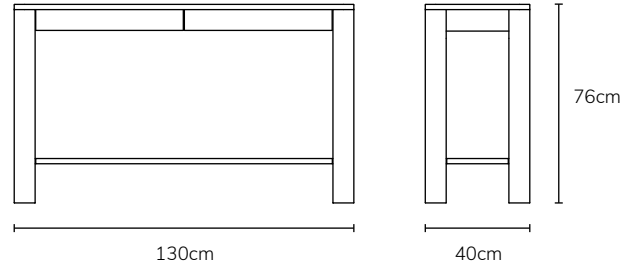

**ICON BY
DESIGN**

Olivia - Console Table

Available as a Desk

- Contemporary design
- Fine lines and clean angles
- Stunning curved joinery feature
- Solid timber construction
- Stronger, heavier and of a much higher quality than veneered wood or MDF
- Assembly required

IMAGE	DIMENSIONS	PRODUCT DESCRIPTION	CODE OAK	CODE WALNUT
	W80 x D40 x H76cm	Olivia Console Table 80 x 40cm	OS1244	
	W100 x D40 x H76cm	Olivia Console Table 100 x 40cm	OS1245	
	W130 x D40 x H76cm	Olivia Console Table 130 x 40cm	OS1246	