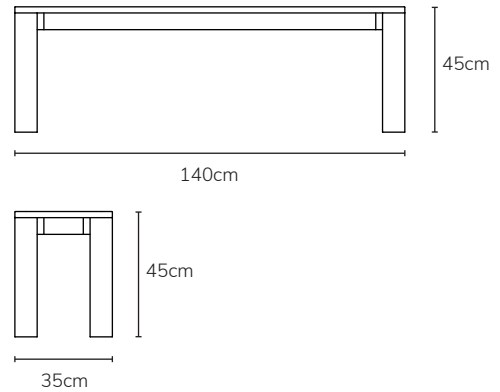

**ICON BY
DESIGN**

Otto - Bench

Available in: 110, 140, 160 and 180

- Contemporary design
- Fine lines and clean angles
- Stunning curved joinery feature
- Solid timber construction
- Stronger, heavier and of a much higher quality than veneered wood or MDF
- Assembly required

IMAGE	DIMENSIONS	PRODUCT DESCRIPTION	CODE	CODE
			OAK	WALNUT
	W110 x D35x H45cm	Otto Bench 110x 35cm	OS1225	
	W140 x D35x H45cm	Otto Bench 140 x 35cm	OS1226	
	W160 x D35 x H45cm	Otto Bench 160 x 35cm	OS1227	
	W180 x D35 x H45cm	Otto Bench 180 x 35cm	OS1228	