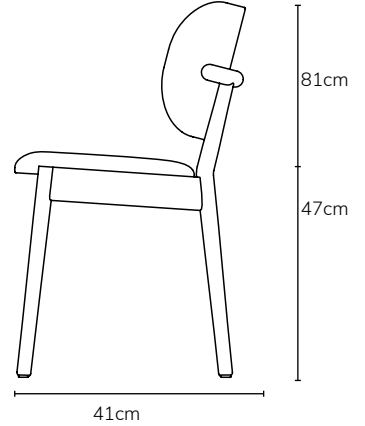

**ICON BY
DESIGN**

Stefan - Dining Chair

Available in solid Oak: in Fabric

- Contemporary Scandi style
- Padded seat
- Curved padded back rest

- Solid Timber Construction
- Approx. seat height 47cm
- No assembly required

COLOUR	DIMENSIONS	PRODUCT DESCRIPTION	CODE OAK
	W52 x D41 x H81	Stefan Dining Chair - FABRIC - Forest Green	OS1048
	W52 x D41 x H81	Stefan Dining Chair - FABRIC - Denim Blue	OS1049
	W52 x D41 x H81	Stefan Dining Chair - FABRIC - Dove Grey	OS1050
	W52 x D41 x H81	Stefan Dining Chair - FABRIC - Graphite Grey	OS1051