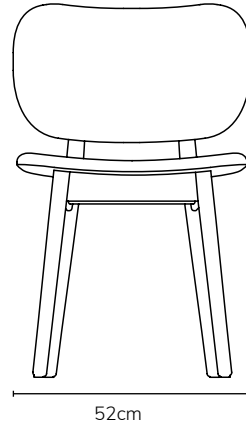

**ICON BY
DESIGN**

Stefan - Dining Chair

Available in solid Oak: in Fabric

- Contemporary Scandi style
- Padded seat
- Curved padded back rest

- Solid Timber Construction
- Approx. seat height 47cm
- No assembly required

COLOUR	DIMENSIONS	PRODUCT DESCRIPTION	CODE OAK
	W52 x D41 x H81	Stefan Dining Chair - FABRIC - Forest Green	OS1048
	W52 x D41 x H81	Stefan Dining Chair - FABRIC - Denim Blue	OS1049
	W52 x D41 x H81	Stefan Dining Chair - FABRIC - Dove Grey	OS1050
	W52 x D41 x H81	Stefan Dining Chair - FABRIC - Graphite Grey	OS1051