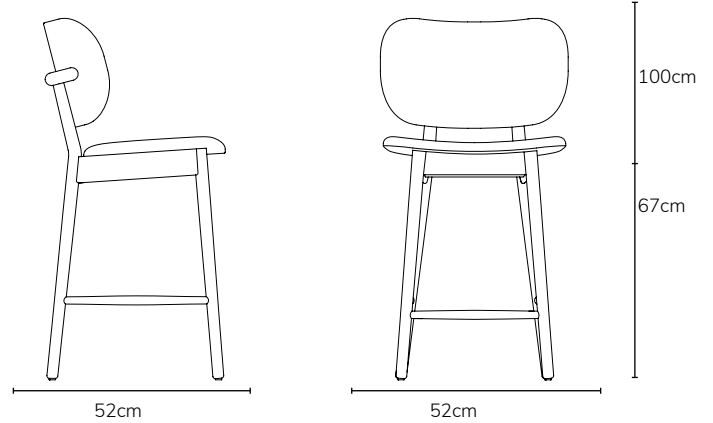

**ICON BY
DESIGN**

Stefan - Bar Stools

Available in solid Oak: in Fabric

- Contemporary Scandi style
- Padded seat
- Curved padded back rest

- Solid Timber Construction
- Approx. seat height 67cm
- No assembly required

COLOUR	DIMENSIONS	PRODUCT DESCRIPTION	CODE OAK
	W52 x D52 x H100	Stefan Dining Chair - FABRIC - Forest Green	OS1068
	W52 x D52 x H100	Stefan Dining Chair - FABRIC - Denim Blue	OS1069
	W52 x D52 x H100	Stefan Dining Chair - FABRIC - Dove Grey	OS1070
	W52 x D52 x H100	Stefan Dining Chair - FABRIC - Graphite Grey	OS1071