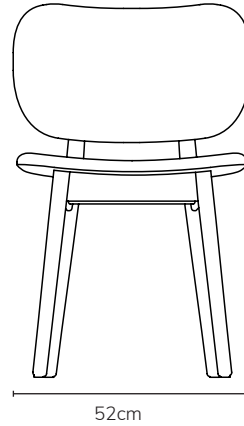

**ICON BY
DESIGN**

Stefan - Dining Chair

Available in solid Oak: in Fabric; Now also available in Walnut

- Contemporary Scandi style
- Padded seat
- Curved padded back rest
- Solid Timber Construction
- Approx. seat height 47cm
- No assembly required

COLOUR	DIMENSIONS	PRODUCT DESCRIPTION	CODE OAK	CODE WALNUT
	W52 x D41 x H81	Stefan Dining Chair - FABRIC - Forest Green	OS1048	OS1092
	W52 x D41 x H81	Stefan Dining Chair - FABRIC - Denim Blue	OS1049	OS1093
	W52 x D41 x H81	Stefan Dining Chair - FABRIC - Dove Grey	OS1050	OS1094
	W52 x D41 x H81	Stefan Dining Chair - FABRIC - Graphite Grey	OS1051	OS1095