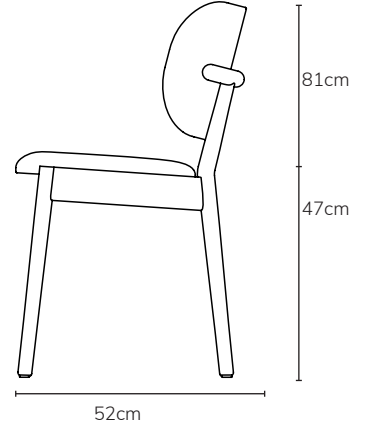

**ICON BY
DESIGN**

Stefan - Dining Chair

Available in solid Oak: in Fabric; Now also available in Walnut

- Contemporary Scandi style
- Padded seat
- Curved padded back rest
- Solid Timber Construction
- Approx. seat height 47cm
- No assembly required

COLOUR	DIMENSIONS	PRODUCT DESCRIPTION	CODE OAK	CODE WALNUT
	W52 x D41 x H81	Stefan Dining Chair - FABRIC - Forest Green	OS1048	OS1092
	W52 x D41 x H81	Stefan Dining Chair - FABRIC - Denim Blue	OS1049	OS1093
	W52 x D41 x H81	Stefan Dining Chair - FABRIC - Dove Grey	OS1050	OS1094
	W52 x D41 x H81	Stefan Dining Chair - FABRIC - Graphite Grey	OS1051	OS1095