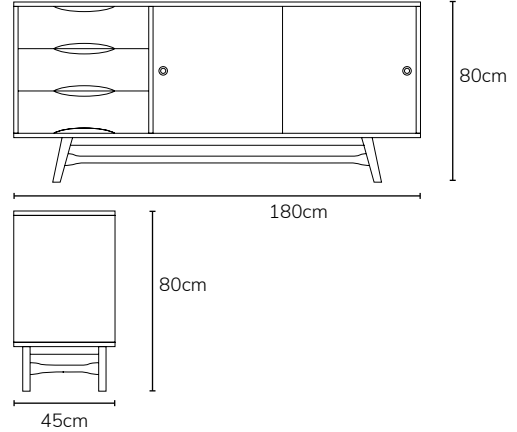

## Svend - Sideboard

Available in Entertainment Units

- Scandi inspired design
- Organic drawer detail
- The doors are reversible: White and Grey on one side and matching American Oak/Walnut on the other
- Internal shelf is adjustable
- Elegant floating timber base
- Solid Timber is used everywhere on this item, except the doors and rear panel which are veneered to match the frame.
- No assembly required

IMAGE	DIMENSIONS	PRODUCT DESCRIPTION	CODE OAK	CODE WALNUT
	W180 x D45 x H80cm	Svend Sideboard - Solid Oak	OW1021	
	W180 x D45 x H80cm	Svend Sideboard		OW1345

All the wearing and structural components of this item are made from Solid Timber. This makes the product far stronger, heavier and of a much higher quality.