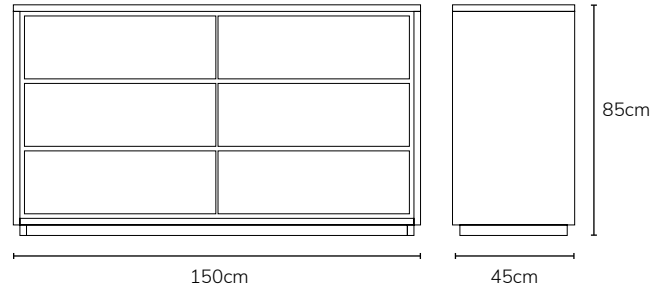

**ICON BY
DESIGN**

Tobias - Bedroom Suite

Available in: 2 draw, 3 draw, 6 draw, 8 draw, 9 draw and Tallboy's

- Modern classical lines
- Geometric shadow line drawer detail
- Solid American Oak or Solid American Walnut
- One of high-grade furniture's most coveted materials
- Great for structural strength and wearing surfaces
- A choice material for high-end furniture, favoured for its exquisite natural wood patterns
- No assembly required

IMAGE	DIMENSIONS	PRODUCT DESCRIPTION	CODE OAK	CODE WALNUT
	W45 x D45 x H50cm	Tobias 2 Drawer Bedside	OW1400	OW1173
	W50 x D40 x H55cm	Tobias 3 Drawer Bedside	OW1174	
	W150 x D45 x H85cm	Tobias 6 Drawer Chest	OW1313	
	W150 x D45 x H76cm	Tobias 8 Drawer Chest	OW1179	
	W100 x D45 x H95cm	Tobias 9 Drawer Tallboy	OW1314	
	W160 x D45 x H80cm	Tobias 9 Drawer Chest	OW1403	OW1178
	W60 x D45 x H125 cm	Tobias 7 Drawer Tallboy	OW1315	